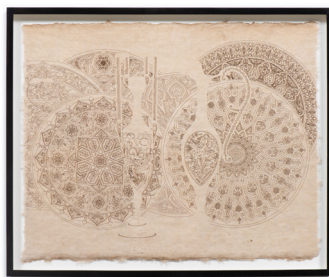

Burano Lace, 2021
Wood and shellac
9 x 12 x 1/2 inches (30.5 x 22.9 x 1.3 cm)
ANMI-0069

Red Lace, 2021
Shellac and wood
8 x 6 x 1/2 inches (20.3 x 15.2 x 1.3 cm)
ANMI-0065

Anthony Miserendino

New Drawings

October 16 - November 13, 2021

Viewing Room (con.)

Red Thread (Blue Sides), 2021
Wood and shellac
6 1/2 x 4 1/2 x 1/2 inches (16.5 x 11.4 x 1.3 cm)
ANMI-0077

Flask and Vase, 2021
Shellac and wood
7 1/4 x 5 1/2 x 1/2 inches (18.5 x 13 x 1.3 cm)
ANMI-0076

Damascene Vase, 2021
Paper
17 1/2 x 14 1/2 x 1 1/2 inches (44.5 x 36.8 x 3.8 cm)
ANMI-0072

Vases, 2021
Paper
15 x 18 x 1 1/2 inches (38.1 x 45.7 x 3.8 cm) (framed)
ANMI-0070