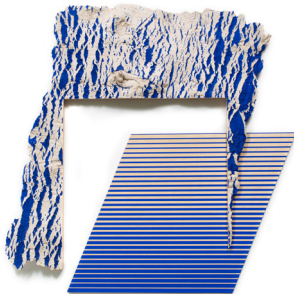

Thicket, 2020

Oil and aquaresin
40 1/2 x 71 x 4 inches (102.9 x 180.3 x 10.2 cm)
MIHA-0005

West Gallery

Tether, 2021

Oil, Flashe, natural pigments, granite dust, aquaresin, steel, and aluminum
72 x 64 x 6 inches (182.9 x 162.6 x 15.3 cm)
MIHA-0010