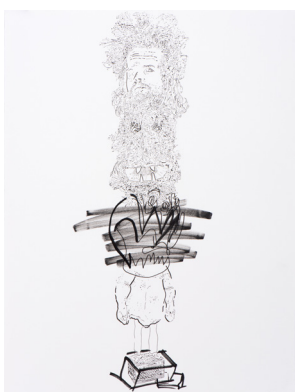

Christopher Richmond

Totems and Chimeras

January 9 - February 6, 2021

West Gallery

Chimera I, 2020
Ink on paper
22 x 30 inches (76.2 x 55.9 cm)
CHRI-0052

Chimera IV, 2020
Ink on paper
22 x 30 inches (76.2 x 55.9 cm)
CHRI-0049

Chimera III, 2020
Ink on paper
22 x 30 inches (76.2 x 55.9 cm)
CHRI-0050

Chimera V, 2020
Ink on paper
30 x 22 inches (76.2 x 55.9 cm)
CHRI-0053

Christopher Richmond

Totems and Chimeras

January 9 - February 6, 2021

West Gallery

Chimera II, 2020
Ink on paper
30 x 22 inches (76.2 x 55.9 cm)
CHRI-0051

Totem VI, 2020
Ink on paper
30 x 22 inches (76.2 x 55.9 cm)
CHRI-0041

Totem II, 2020
Ink on paper
30 x 22 inches (76.2 x 55.9 cm)
CHRI-0043