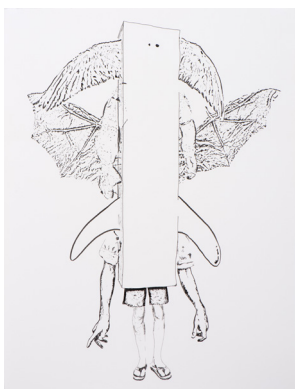

Christopher Richmond

Totems and Chimeras

January 9 - February 6, 2021

West Gallery

Chimera I, 2020
Ink on paper
22 x 30 inches (76.2 x 55.9 cm)
CHRI-0052

Chimera IV, 2020
Ink on paper
22 x 30 inches (76.2 x 55.9 cm)
CHRI-0049

Chimera III, 2020
Ink on paper
22 x 30 inches (76.2 x 55.9 cm)
CHRI-0050

Chimera V, 2020
Ink on paper
30 x 22 inches (76.2 x 55.9 cm)
CHRI-0053

Christopher Richmond

Totems and Chimeras

January 9 - February 6, 2021

West Gallery

Chimera II, 2020
Ink on paper
30 x 22 inches (76.2 x 55.9 cm)
CHRI-0051

Totem VI, 2020
Ink on paper
30 x 22 inches (76.2 x 55.9 cm)
CHRI-0041

Totem II, 2020
Ink on paper
30 x 22 inches (76.2 x 55.9 cm)
CHRI-0043