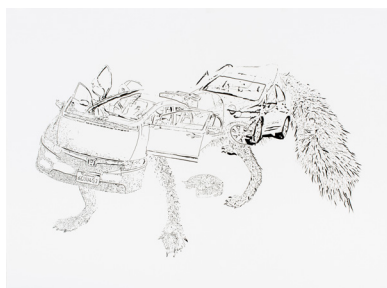

Christopher Richmond

Totems and Chimeras

January 9 - February 6, 2021

West Gallery

Chimera I, 2020
Ink on paper
22 x 30 inches (76.2 x 55.9 cm)
CHRI-0052

Chimera IV, 2020
Ink on paper
22 x 30 inches (76.2 x 55.9 cm)
CHRI-0049

Chimera III, 2020
Ink on paper
22 x 30 inches (76.2 x 55.9 cm)
CHRI-0050

Chimera V, 2020
Ink on paper
30 x 22 inches (76.2 x 55.9 cm)
CHRI-0053

Christopher Richmond

Totems and Chimeras

January 9 - February 6, 2021