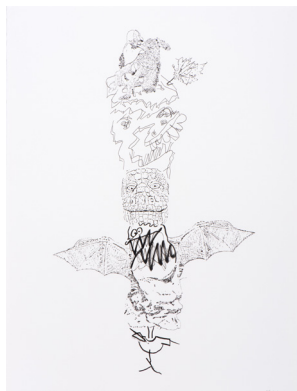

Christopher Richmond

Totems and Chimeras

January 9 - February 6, 2021

West Gallery

Totem III, 2020
Ink on paper
30 x 22 inches (76.2 x 55.9 cm)
CHRI-0044