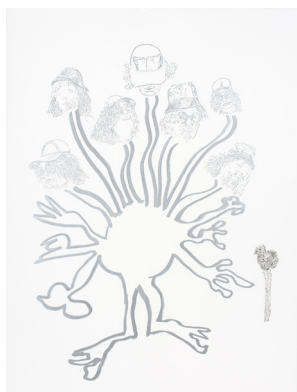

West Gallery

Chimera II, 2020
Ink on paper
30 x 22 inches (76.2 x 55.9 cm)
CHRI-0051

Totem VI, 2020
Ink on paper
30 x 22 inches (76.2 x 55.9 cm)
CHRI-0041

Totem II, 2020
Ink on paper
30 x 22 inches (76.2 x 55.9 cm)
CHRI-0043

Christopher Richmond

Totems and Chimeras

January 9 - February 6, 2021

West Gallery

Totem VII, 2020
Ink on paper
30 x 22 inches (76.2 x 55.9 cm)
CHRI-0046

Totem V, 2020
Ink on paper
30 x 22 inches (76.2 x 55.9 cm)
CHRI-0047

Totem IV, 2020
Ink on paper
30 x 22 inches (76.2 x 55.9 cm)
CHRI-0045

Christopher Richmond

Totems and Chimeras

January 9 - February 6, 2021

West Gallery

Totem III, 2020
Ink on paper
30 x 22 inches (76.2 x 55.9 cm)
CHRI-0044

Totem I, 2020
Ink on paper
30 x 22 inches (76.2 x 55.9 cm)
CHRI-0042

Chimera VI, 2020
Ink on paper
30 x 22 inches (76.2 x 55.9 cm)
CHRI-0054