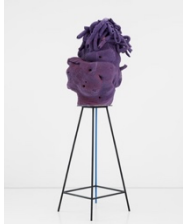

JOANNE GREENBAUM

Cinopia, 2003

Oil and flashe on canvas
78 by 78 in. 198.1 by 198.1 cm.
(MI&N 17967)

JESSICA STOCKHOLDER

Lack [JS 173], 1992

Westphalian basket, linen yarn, acrylic paint, metal cable
and tree section with bark on edges
72 by 66 by 64 in. 182.9 by 167.6 by 162.6 cm
(MI&N 17037)

KELTIE FERRIS

))))((sounds))))), 2020-2021

Graphite on canvas in the artist's frame
Canvas: 72 by 60 in. 182.9 by 152.4 cm.
Framed: 75 by 63 by 3 in. 190.5 by 160 by 7.6 cm.
(MI&N 16957)

JOANNE GREENBAUM

MITCHELL-INNES & NASH

JESSICA STOCKHOLDER

[JS 512], 2010

Purple Plexiglas, purple extension cord, purple plastic bucket fragment, plastic shower curtain, cloth, leaning gold table, white plastic parts, tin can top, gold string, wire, Prismacolor pencil on paper, oil paint, rope, handle, metal flashing, push pins and blue duct tape
65 by 39 by 31 in. 165.1 by 99.1 by 78.7 cm.
(MI&N 9452)