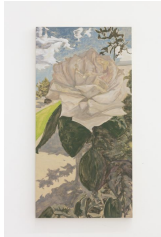

HALSEY MCKAY GALLERY

Drew Bennett - Through Your Eyes, 2022

Drew Bennett
Jonas' Farmhouse, 2022
Oil on panel
60 x 30 inches (152.4 x 76.2 cm)
007

Drew Bennett
Shara's Iris, 2021
Oil on panel
48 x 24 inches (121.9 x 61 cm)
010

Drew Bennett
Jess's California Crow, 2021
Oil on panel
48 x 24 inches (121.9 x 61 cm)
005

Drew Bennett
Woody's California Hillside, 2021
Oil on panel
48 x 24 inches (121.9 x 61 cm)
012

Drew Bennett
Johanna's Daffodils, 2021
Oil on panel
48 x 24 inches (121.9 x 61 cm)
006

HALSEY MCKAY GALLERY

Drew Bennett
Soleio's Yellow Flower Hill, 2021
Oil on panel
48 x 24 inches (121.9 x 61 cm)
011

Drew Bennett
Chelsea's Alpine Lake in the Distance, 2022
Oil on panel
24 x 12 inches (61 x 30.5 cm)
003