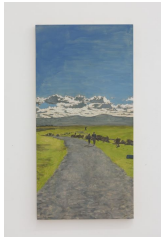

Drew Bennett
Alejandro's New Years Day, 2022
Oil on panel
24 x 12 inches (61 x 30.5 cm)
008