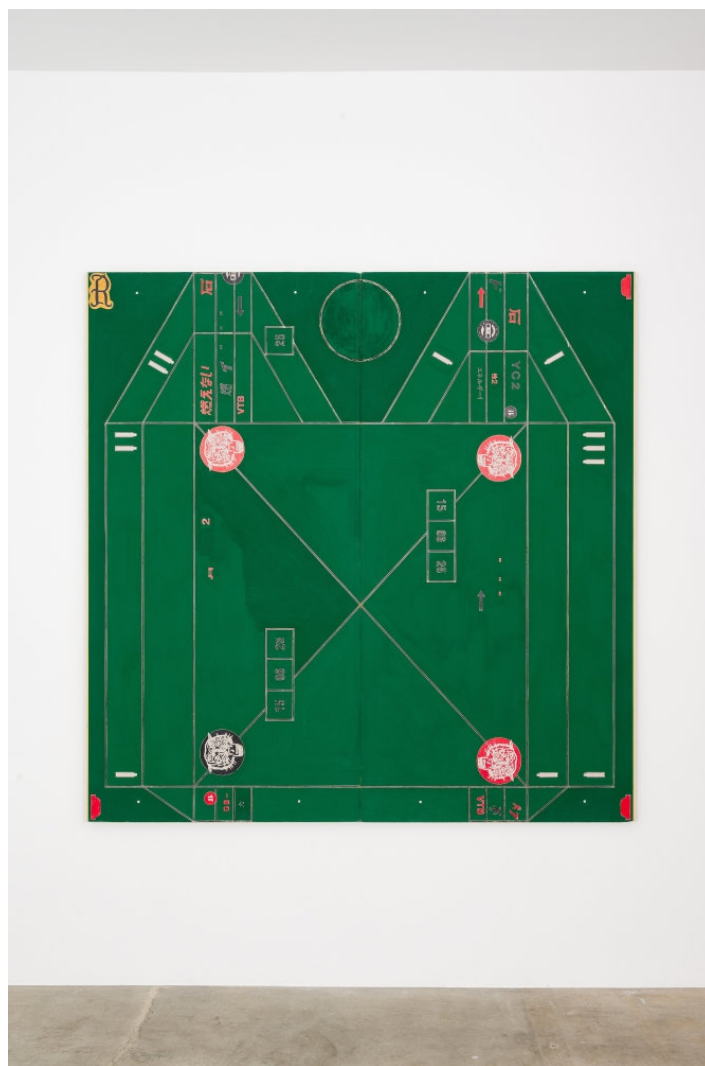

Toru Otani

Game Board for a Game of Unburnable Stones and Tigers, 2015

color pencil, plaster board, paint

71 5/8 x 71 5/8 in

182 x 182 cm