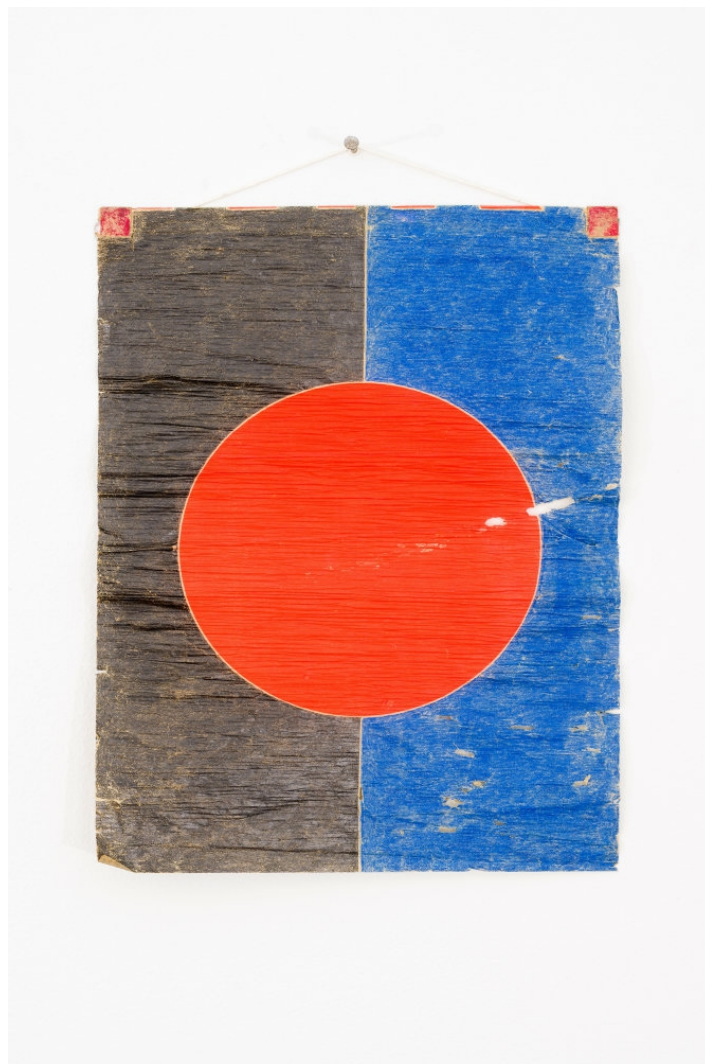

NonakaHill

720 N. Highland Ave., Los Angeles, CA 90038 | T: 323 450 9409 | www.nonaka-hill.com

Toru Otani

The Sun, 2020

color pencil, paper

11 1/8 x 9 1/8 in

28 x 23 cm