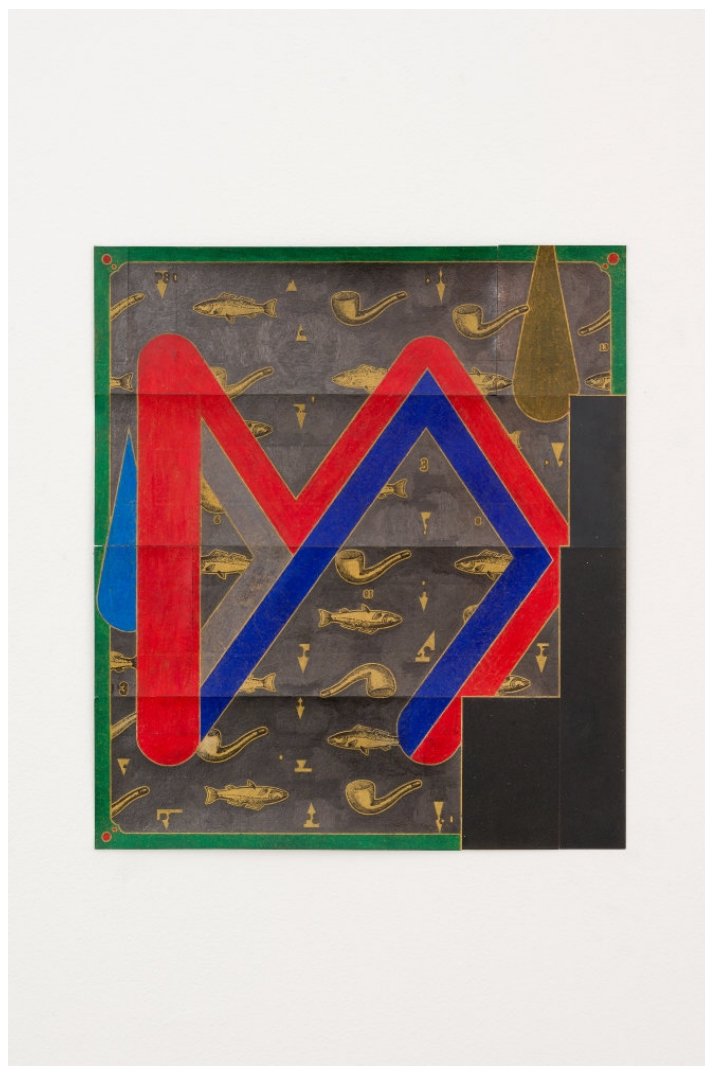

Toru Otani

Pipe and fish, 2021

Color pencil, abrasive paper, ink

14 5/8 x 13 in

37 x 33 cm