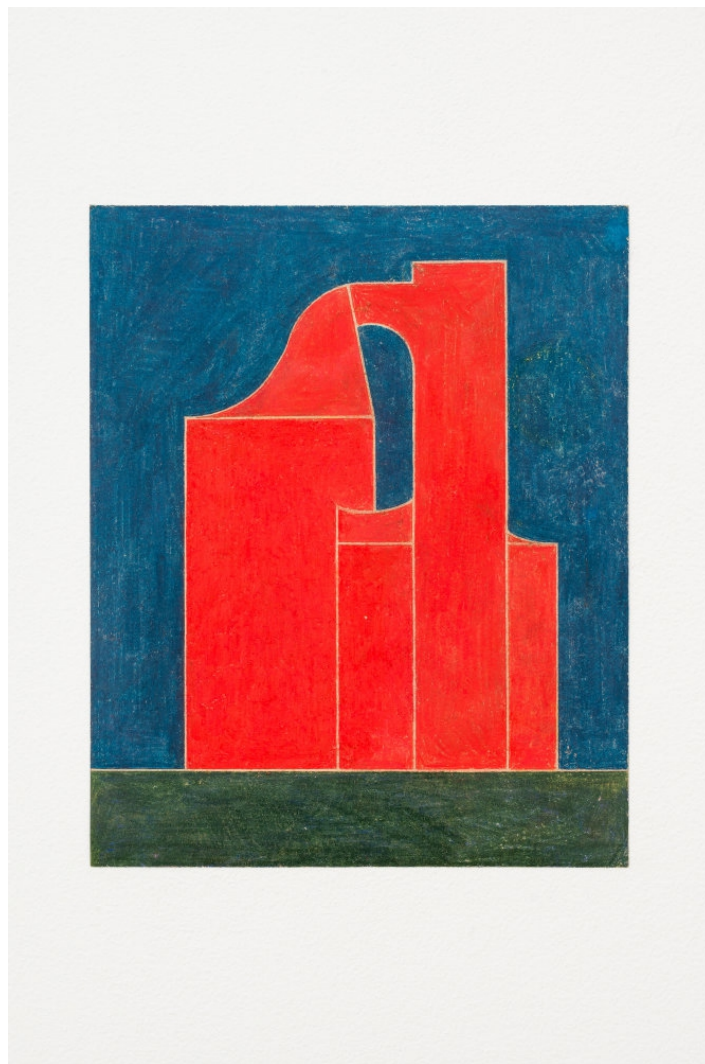

NonakaHill

720 N. Highland Ave., Los Angeles, CA 90038 | T: 323 450 9409 | www.nonaka-hill.com

Toru Otani

House, 2022

Color pencil on abrasive paper

11 x 9 in

27.9 x 22.9 cm