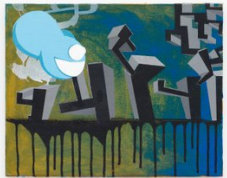

Joshua Boulos

Angry Bird Deadmau5 Flying over Copenhagen, 2022

acrylic on linen

16 x 20 inches

40.64 x 50.8 cm

JB0006