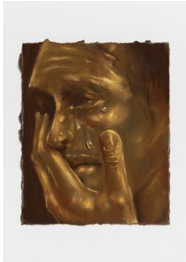

Sophie Ruigrok
A one person display of a personal cosmology, 2022
Pastels doux sur papier sablé /
Soft pastels on sanded paper
22 x 18 cm. (8.6 x 7.1 in.)