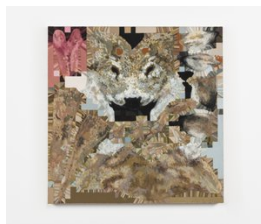

Dexter Barker-Glenn
deo, 2022
Huile sur toile / Oil on canvas
50.8 x 50.8 cm. (20 x 20 in.)