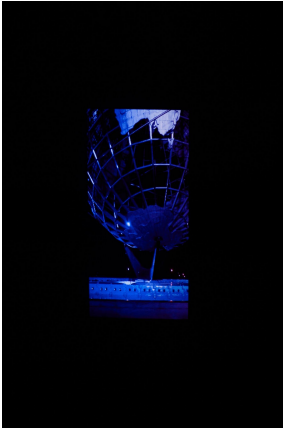

Mhm, mhm

Audition

2022

Video

10 min.