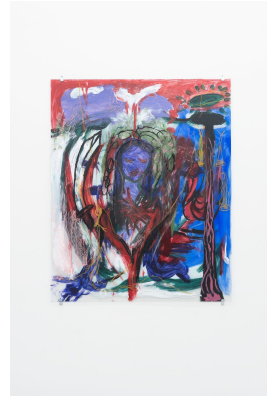

## ***The Hole in the Fence***

Gwen Hollingsworth, Drew Miller, Novi Penney, zenas proa, Kid Violet  
Presented by American Institute of Thoughts and Feelings

1. Gwen Hollingsworth  
*And Then the Sky Turned Red*  
2022  
Oil on canvas  
9 x 12 in

2. Gwen Hollingsworth  
*Falling Stars*  
2022  
Oil on canvas  
9 x 12 in

3. Drew Miller  
*Frontage*  
2022  
Colored pencil on paper  
19 x 22 in

4. Novi Penney  
*His Grand Interlude*  
2022  
Acrylic paint on mirror with mixed media adornments  
60 x 16 in

8. zenas proa  
*kikilala circle of friends*  
2022  
Stoneware, beeswax candle  
22 x 10 in

9. Kid Violet  
DEATHWIFE (forthcoming EP)  
2022  
lyrics written in graphite

10. Novi Penney  
*Wake up my Heart*  
2022  
Oil pastel on paper  
11 x 9 in

11. Novi Penney  
*A Serpent Introduction*  
2022  
Oil pastel on paper  
11 x 9 in

12. Novi Penney  
*Mother Wound Demon*  
2022  
Oil pastel and chalk on glass  
27 x 33 in

13. Novi Penney  
*Romance my Garden*  
2022  
Oil pastel on canvas pad  
12 x 16 in