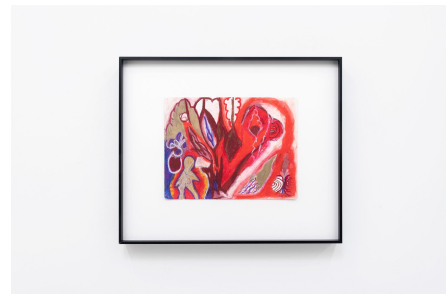

10. Novi Penney
  Wake up my Heart
  2022
  Oil pastel on paper
  11 x 9 in