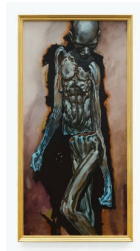

Kye Christensen-Knowles
The Dancer, 2022
Oil on linen
40 x 62 x 1 3/8 inches
KC2125