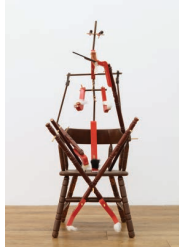

Elizabeth Englander
Yogini no. 13, 2022
Wood, paint, faux fur, and lace
44 x 19 x 23 inches
EE2202