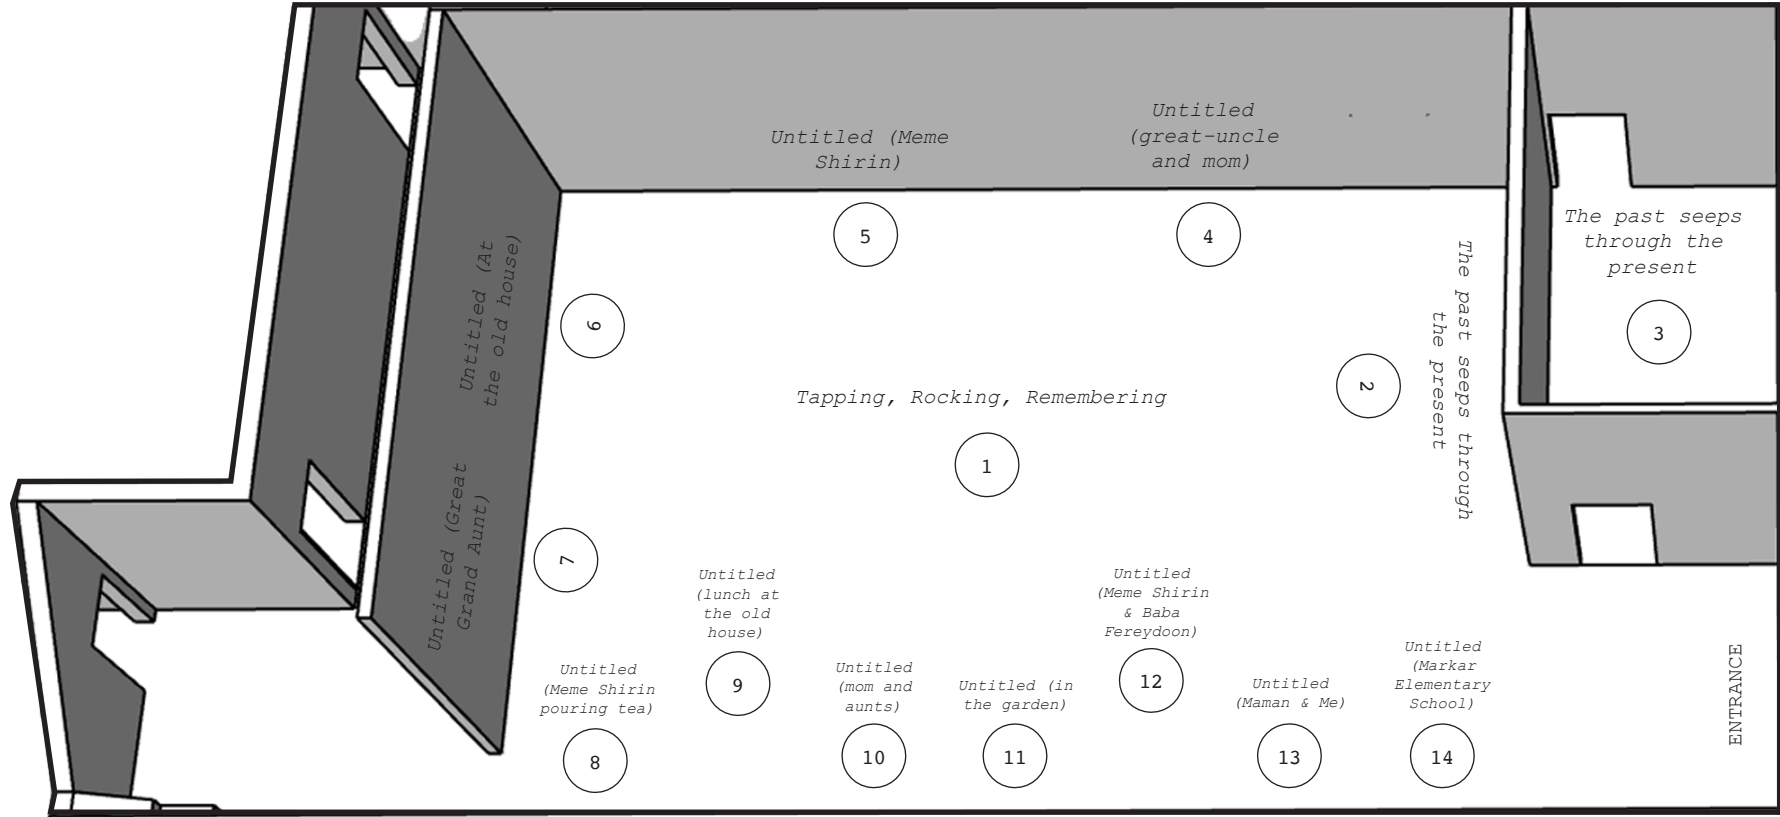

EXHIBITION MAP

1	<i>Tapping, Rocking, Remembering, 2022</i>	Ceramic, fishing thread, (Dad's) rocking chair, ceramic cast of grandmother's finger	Dimensions Variable
2	<i>The past seeps through the present, 2022</i>	Fired and unfired clay, water, couch, thread, metal	Dimensions Variable Couch: 82 x 32.5 x 21 inches
3	<i>The past seeps through the present, 2022</i>	Ceramic, glaze, water, clay, plexiglass	52 x 36 x 22 inches
4	<i>Untitled (great-uncle and mom), 2022</i>	Clay, glaze	31 x 22 x .5 inches
5	<i>Untitled (Meme Shirin), 2022</i>	Clay, glaze	30 x 22 x .5 inches
6	<i>Untitled (At the old house), 2022</i>	Clay, glaze	22 x 33 x .5 inches
7	<i>Untitled (Great Grand Aunt), 2022</i>	Clay, glaze	10 x 7.5 x .5 inches
8	<i>Untitled (Meme Shirin pouring tea), 2022</i>	Clay, glaze	10 x 7.5 x .5 inches
9	<i>Untitled (lunch at the old house), 2022</i>	Clay, glaze	10 x 7.75 x .5 inches
10	<i>Untitled (mom and aunts), 2022</i>	Clay, glaze	10 x 7.5 x .5 inches
11	<i>Untitled (in the garden), 2022</i>	Clay, glaze	10 x 7.5 x .5 inches
12	<i>Untitled (Meme Shirin & Baba Fereydoon), 2021</i>	Clay, glaze	10.25 x 7.75 x .5 inches
13	<i>Untitled (Maman & Me), 2021</i>	Clay, glaze	10 x 7.75 x .5 inches
14	<i>Untitled (Markar Elementary School), 2021</i>	Clay, glaze	10 x 7.75 x .5 inches
