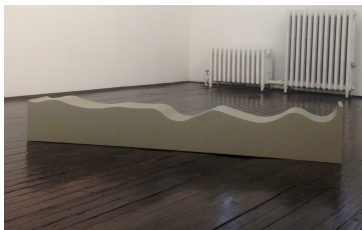

Jonathan Gardner

Doubles, 2015

Oil on linen

58 x 42 inches

Jonathan Gardner

Constellation, 2015

Oil on linen

36 x 28 inches

Vanessa Maltese

Backrest – Stabilizer (Georgia), 2015

Formica on MDF

66 x 12 x 9 inches

NICELLE BEAUCHENE GALLERY

Vanessa Maltese
Three in One, 2015
Oil on panel
26 ¼ x 20 ¼ inches

Vanessa Maltese
Four Parts Tethered, 2015
Oil on panel
26 ¼ x 20 ¼ inches