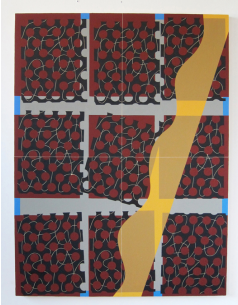

NICELLE BEAUCHENE GALLERY

JONATHAN GARDNER // VANESSA MALTESE

May 29 – June 28, 2015

Exhibition Checklist:

Vanessa Maltese

Obscured by Representation of Backrest, 2015

Oil on panel

48 x 36 inches

Jonathan Gardner

Doubles, 2015

Oil on linen

58 x 42 inches

Jonathan Gardner

Constellation, 2015

Oil on linen

36 x 28 inches

Vanessa Maltese

Backrest – Stabilizer (Georgia), 2015

Formica on MDF

66 x 12 x 9 inches

NICELLE BEAUCHENE GALLERY

Vanessa Maltese
Three in One, 2015
Oil on panel
26 ¼ x 20 ¼ inches

Vanessa Maltese
Four Parts Tethered, 2015
Oil on panel
26 ¼ x 20 ¼ inches