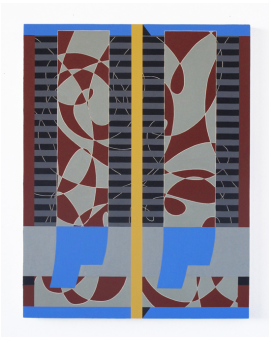

NICELLE BEAUCHENE GALLERY

JONATHAN GARDNER // VANESSA MALTESE

May 29 – June 28, 2015

Exhibition Checklist:

Vanessa Maltese

Obscured by Representation of Backrest, 2015

Oil on panel

48 x 36 inches

Jonathan Gardner

Doubles, 2015

Oil on linen

58 x 42 inches

Jonathan Gardner

Constellation, 2015

Oil on linen

36 x 28 inches

Vanessa Maltese

Backrest – Stabilizer (Georgia), 2015

Formica on MDF

66 x 12 x 9 inches

NICELLE BEAUCHENE GALLERY

Vanessa Maltese
Three in One, 2015
Oil on panel
26 ¼ x 20 ¼ inches

Vanessa Maltese
Four Parts Tethered, 2015
Oil on panel
26 ¼ x 20 ¼ inches

Vanessa Maltese
Ledges, 2015
Oil on panel
26 ¼ x 20 ¼ inches

Jonathan Gardner
The Smokers, 2015
Oil on linen
60 x 38 inches

NICELLE BEAUCHENE GALLERY

Vanessa Maltese
Backrest – Face Off With Wall (Abby), 2015
Formica on MDF
68 x 3 x 9 inches