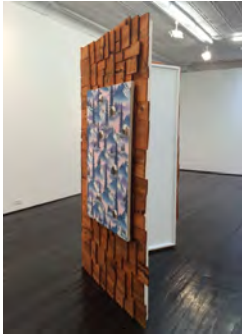

NICELLE BEAUCHENE GALLERY

NEIL RAITT

Fantasy Traveller

February 11 – March 13, 2016

Opening reception Thursday, February 11, 6 – 8 pm

Mountains at Dusk (Windy Waves Edit), 2016
Oil and acrylic on canvas
56 x 39 inches

Mountain Waterfall (Cactus Double-Tap Edit), 2016
Oil and acrylic on canvas
56 x 39 inches

Mountain Waterfall (Cactus B&W Edit), 2016
Oil and acrylic on canvas
94 ½ x 71 inches

Desert Glow (Sheriff), 2015
Oil and acrylic on canvas
94 ½ x 71 inches

NICELLE BEAUCHENE GALLERY

Mountains at Dusk (Windy Waves Zig-Zag Edit), 2016
Oil and acrylic on canvas
94 ½ x 71 inches

Crimson Winter, 2016
Oil and acrylic on canvas
40 x 27 inches

Mountain Waterfall (Cactus Edit), 2016
Oil and acrylic on canvas
94 ½ x 71 inches

Cypress Creek (Bastian's Father), 2016
Oil and acrylic on canvas
94 ½ x 71 inches

NICELLE BEAUCHENE GALLERY

Rooftop 1, 2016
Mixed materials
44 x 69 ½ x 54 ¼ inches

Rooftop 2, 2016
Mixed materials
76 ½ x 42 x 59 inches