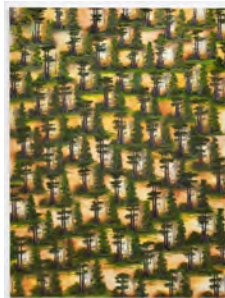

Mountain Waterfall (Cactus Double-Tap Edit), 2016
Oil and acrylic on canvas
56 x 39 inches

Mountain Waterfall (Cactus B&W Edit), 2016
Oil and acrylic on canvas
94 ½ x 71 inches

Desert Glow (Sheriff), 2015
Oil and acrylic on canvas
94 ½ x 71 inches

NICELLE BEAUCHENE GALLERY

Mountains at Dusk (Windy Waves Zig-Zag Edit), 2016
Oil and acrylic on canvas
94 ½ x 71 inches

Crimson Winter, 2016
Oil and acrylic on canvas
40 x 27 inches

Mountain Waterfall (Cactus Edit), 2016
Oil and acrylic on canvas
94 ½ x 71 inches

Cypress Creek (Bastian's Father), 2016
Oil and acrylic on canvas
94 ½ x 71 inches

NICELLE BEAUCHENE GALLERY

Rooftop 1, 2016
Mixed materials
44 x 69 ½ x 54 ¼ inches

Rooftop 2, 2016
Mixed materials
76 ½ x 42 x 59 inches