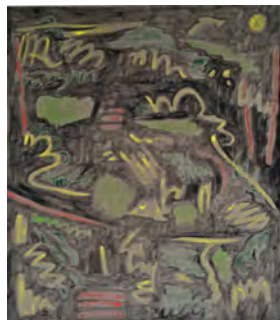

Night 2, 2016
Oil on linen
24 x 21 inches