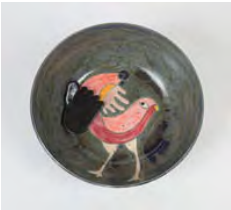

Large Vase, 2017
Glazed ceramic
15.75 x 11 x 11 inches

NICELLE BEAUCHENE GALLERY

Back room, clockwise from entrance:

Seeking Myself, 2017
Glazed ceramic
18 x 8 x 5 inches

Large Bowl (White), 2016
Glazed ceramic
4 x 14.25 x 14.5 inches

Footed Bowl, 2016
Glazed ceramic
4.75 x 15 x 15.5 inches

Large Bowl (Pink), 2016
Glazed ceramic
3.5 x 15.5 x 16 inches

Lady of the Cacti, 2016
Glazed ceramic
21 x 7.75 x 6.5 inches

Lord of the Cacti, 2016
Glazed ceramic
24 x 9.75 x 10.5 inches