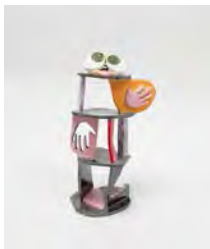

NICELLE BEAUCHENE GALLERY

Bruce M. Sherman

IS

March 17 - April 16, 2017

Front room, clockwise from entrance:

Go Out, Stay Inside As Well, 2016
Colored pencil on paper
20 x 15 inches

Looking Upwards, 2016
Glazed ceramic
22 x 11.75 x 7.5 inches

A Welcoming Guard, 2016
Glazed ceramic
25 x 13 x 5.5 inches

Figure with Flower Pot, 2016
Glazed ceramic
22 x 18 x 12.5 inches

Searching for true central Self, 2017
Glazed ceramic
26 x 16 x 16 inches

NICELLE BEAUCHENE GALLERY

Aligned and Open, 2016
Glazed ceramic
19 x 21 x 6.5 inches

Ladder of Sleep to Awakening, 2016
Glazed ceramic
17 x 20 x 5.5 inches

Figure with Plant, 2017
Glazed ceramic
25 x 12.5 x 17 inches

Very Curious, 2016
Glazed ceramic
23 x 9.5 x 7.5 inches

Large Vase, 2017
Glazed ceramic
15.75 x 11 x 11 inches

NICELLE BEAUCHENE GALLERY

Back room, clockwise from entrance:

Seeking Myself, 2017
Glazed ceramic
18 x 8 x 5 inches

Large Bowl (White), 2016
Glazed ceramic
4 x 14.25 x 14.5 inches