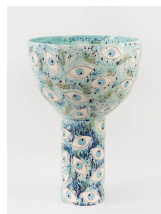

NICELLE BEAUCHENE GALLERY

Bruce M. Sherman

IS

March 17 - April 16, 2017

Front room, clockwise from entrance:

Go Out, Stay Inside As Well, 2016
Colored pencil on paper
20 x 15 inches

Looking Upwards, 2016
Glazed ceramic
22 x 11.75 x 7.5 inches

A Welcoming Guard, 2016
Glazed ceramic
25 x 13 x 5.5 inches

Figure with Flower Pot, 2016
Glazed ceramic
22 x 18 x 12.5 inches

Searching for true central Self, 2017
Glazed ceramic
26 x 16 x 16 inches

NICELLE BEAUCHENE GALLERY

Aligned and Open, 2016
Glazed ceramic
19 x 21 x 6.5 inches

Ladder of Sleep to Awakening, 2016
Glazed ceramic
17 x 20 x 5.5 inches

Figure with Plant, 2017
Glazed ceramic
25 x 12.5 x 17 inches

Very Curious, 2016
Glazed ceramic
23 x 9.5 x 7.5 inches

Large Vase, 2017
Glazed ceramic
15.75 x 11 x 11 inches

NICELLE BEAUCHENE GALLERY

Back room, clockwise from entrance:

Seeking Myself, 2017
Glazed ceramic
18 x 8 x 5 inches

Large Bowl (White), 2016
Glazed ceramic
4 x 14.25 x 14.5 inches