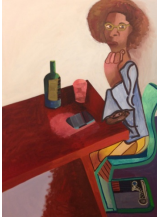

La Keisha Leek, 2017
Acrylic on canvas
48 x 36 inches