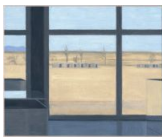

Eleanor Ray
Marfa Window, 2018
Oil on panel
7h x 8 1/2w in
eray050