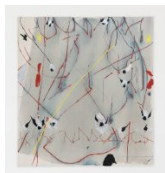

NICELLE BEAUCHENE GALLERY

Maysha Mohamedi

Salt Pepper Prophecy

April 24 - May 24, 2020

Maysha Mohamedi
Salt Pepper Prophecy, 2020
Watercolor, oil, enamel, and graphite on canvas
30h x 27w in
mmohamedi002

Maysha Mohamedi
Birdie on the Back of a Sleeping Tiger, 2020
Oil and enamel on canvas
70h x 61w in
mmohamedi004

Maysha Mohamedi
Decision Matrix for Birthing a Star, 2020
Watercolor and oil on canvas
30h x 26 1/2w in
mmohamedi005

Maysha Mohamedi
Eat It Like Sour Power, 2020
Oil on canvas
36h x 29w in
mmohamedi006