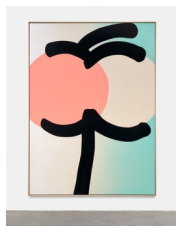

rodolphe janssen

INFO@RODOLPHEJANSSEN.COM
WWW.RODOLPHEJANSSEN.COM

Cornelia Baltes

Waggle Dance

08.09 > 22.10.2022

Cornelia Baltes

Hrý
2022
Acrylic on canvas
210 x 150 cm
82 5/8 x 59 1/8 in
(CBal003)

Cornelia Baltes

Ray
2022
Acrylic on canvas
95 x 70 cm
37 3/8 x 27 1/2 in
(CBal004)

Cornelia Baltes

Nmo
2022
Acrylic on canvas
160 x 120 cm
63 x 47 1/4 in
(CBal007)

Cornelia Baltes

Frý
2022
Acrylic on canvas
180 x 130 cm
70 7/8 x 51 1/8 in
(CBal009)