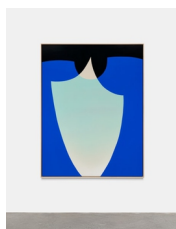

Cornelia Baltes

Nmo
2022
Acrylic on canvas
160 x 120 cm
63 x 47 1/4 in
(CBal007)