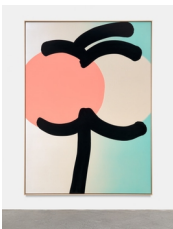

Cornelia Baltes

Nom
2022
Acrylic on canvas
190 x 140 cm
74 3/4 x 55 1/8 in
(CBal010)

rodolphe janssen

INFO@RODOLPHEJANSSEN.COM
WWW.RODOLPHEJANSSEN.COM

Cornelia Baltes

Tet
2022
Acrylic on canvas
190 x 140 cm
74 3/4 x 55 1/8 in
(CBal012)