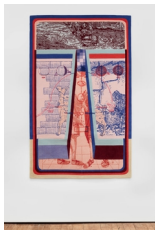

Claudia Martínez Garay

Chunka Iskayniyuq Pacha, 2022

Tufting

250 x 156 cm | 98 3/8 x 61 3/8 in

Edition of 3 plus 1 artist's proof (#1/3)