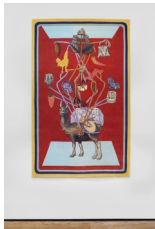

Claudia Martínez Garay

Chunka Tawayuq Pacha, 2022

Tufting

250 x 156 cm | 98 3/8 x 61 3/8 in

Edition of 3 plus 1 artist's proof (#1/3)