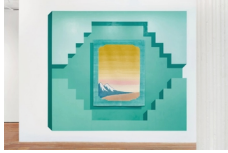

Claudia Martínez Garay

Mana wañunqachu huq k'anchay / Una luz que nunca se apagará / A light that will never go out, 2020

Tufting and mural

200 x 155 cm | 78 3/4 x 61 in

Edition of 3 plus 1 artist's proof (#2/3)