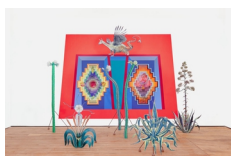

Checklist, Claudia Martínez Garay, Ghost Kingdom
GRIMM September 9 - October 15, 2022

Claudia Martínez Garay
Ayataki, 2022
Video animation and sound installation
15'
Edition of 3 (#1/3)

Claudia Martínez Garay
Ghost Kingdom, 2022
Painted wall mural, Sublimated print on aluminum (9 parts), steel stand (6 parts)
505.5 x 472.4 x 292.1 cm | 199 x 186 x 115 in (approx.)

The aluminum plants are available individually, please contact for more information.

Claudia Martínez Garay
Huk Chaupi, 2021
Printed textile with painted frame
113 x 103.5 cm | 44 1/2 x 40 3/4 in

Claudia Martínez Garay
Rama de gallos, 2021
Ceramic
35 x 30 x 8 cm | 13 3/4 x 11 3/4 x 3 1/8 in (approx.)

Claudia Martínez Garay
La Llama, 2021
Ceramic
7.6 x 5.1 x 5.1 cm | 3 x 2 x 2 in (approx.)

Claudia Martínez Garay
ya, pero sólo una, 2021
Ceramic
15 x 12 cm | 5 7/8 x 4 3/4 in (approx.)

Claudia Martínez Garay

Jonca de chelas, 2021

Ceramic

5.1 x 5.1 x 5.1 cm | 2 x 2 x 2 in (approx.)

Claudia Martínez Garay

Manto con ollita, 2021

Ceramic

5 x 8 x 4 cm | 2 x 3 1/8 x 1 5/8 in (approx.)

Claudia Martínez Garay