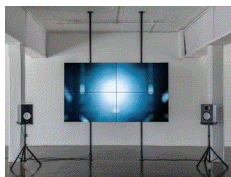

Checklist, Claudia Martínez Garay, Ghost Kingdom
GRIMM September 9 - October 15, 2022

Claudia Martínez Garay
Ayataki, 2022
Video animation and sound installation
15'
Edition of 3 (#1/3)

Claudia Martínez Garay
Ghost Kingdom, 2022
Painted wall mural, Sublimated print on aluminum (9 parts), steel stand (6 parts)
505.5 x 472.4 x 292.1 cm | 199 x 186 x 115 in (approx.)