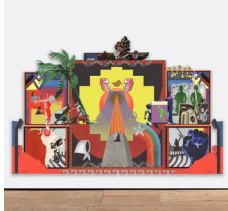

Claudia Martínez Garay

Preguntitas a la Tierra / Little questions to the Ground, 2022

Acrylic on cut out plywood and varnish

290 x 450 cm | 114 1/8 x 177 1/8 in