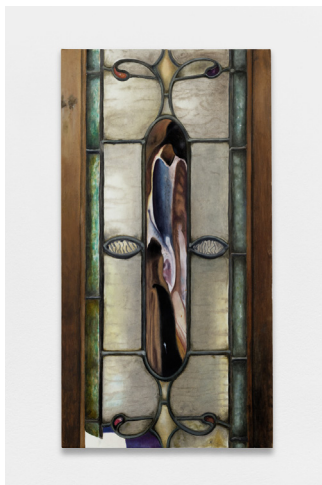

BALICE HERTLING

GALERIE

Anders Dickson & Clémence de la Tour du Pin
“A Sudden Wilt”

List of works:

Clémence de la Tour du Pin
Doorway in Brooklyn: the vestibule I
2020
oil on canvas, wood panel
85 x 45 cm

Anders Dickson
Escape the Heat
2020
Acrylic on wood
175,5 x 50, 5 cm

Anders Dickson
Dry-wheeze
2020
thermalplastic, worbla
crystal, foam, vinyl
paint, cardboard, pin,
glue
120 x 40 x 30 cm

Clémence de la Tour du Pin
Inward
2020
bamboo, pigment, acrylic
paint, fabric, thread, feather
60 x 45 x 11cm

Anders Dickson
bruised and passive
2020
mixed media
30 x 40 x 40 cm

Clémence de la Tour du Pin
Reprise
2020
steel, bamboo, pigment,
fabric, thread, feather,
latex, acrylic paint
75 x 39 x 9 cm

Anders Dickson
Undercover heat
2020
mixed media
40 x 50 x 140 cm