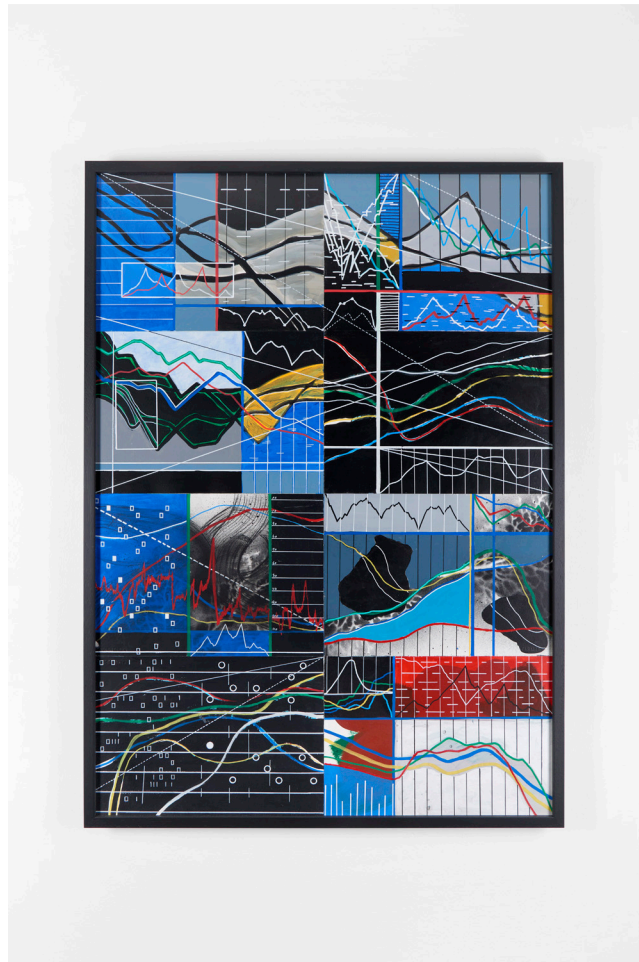

Wilde

Mounir FATMI

Before the Storm 08, 2019-2022

Acrylic on paper

118,5 x 84 cm

(Ref. FAT010419)

Genève

24, rue du Vieux-Billard
CH – 1205 Genève
+ 41 22 310 00 13
geneve@wildegallery.ch

Basel

Angensteinerstr. 37
CH – 4052 Basel
+ 41 61 311 70 51
basel@wildegallery.ch

Zürich

Waldmannstr. 6
CH – 8001 Zürich
by appointment only
zurich@wildegallery.ch

www.wildegallery.ch