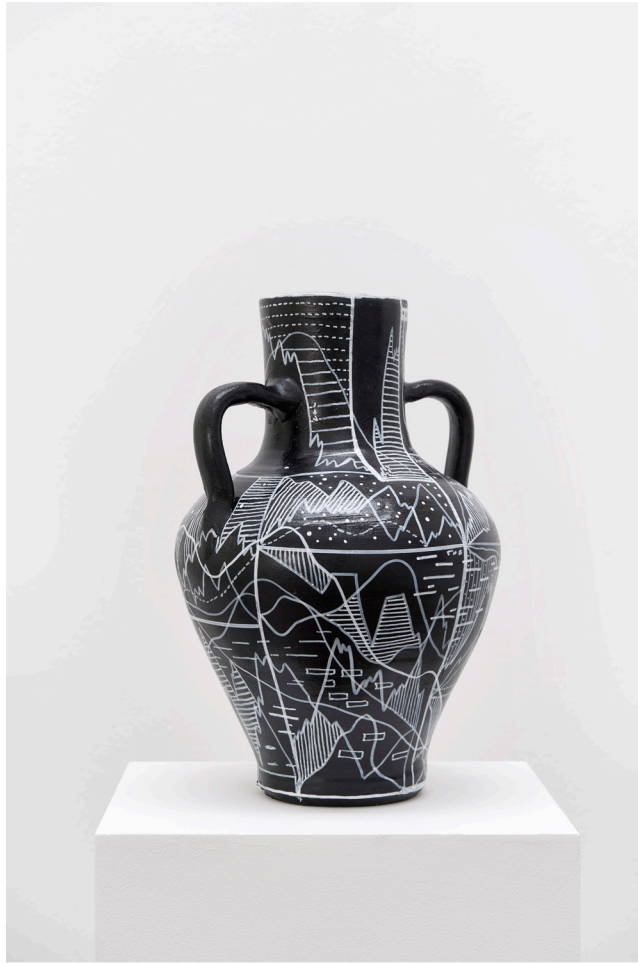

Mounir FATMI
Dark Dark Dark, 2022
Acrylic on ceramic
43.5 x 27 cm
(Ref. FAT010391)

Wilde

Genève
24, rue du Vieux-Billard
CH – 1205 Genève
+ 41 22 310 00 13
geneve@wildegallery.ch

Basel
Angensteinerstr. 37
CH – 4052 Basel
+ 41 61 311 70 51
basel@wildegallery.ch

Zürich
Waldmannstr. 6
CH – 8001 Zürich
by appointment only
zurich@wildegallery.ch

www.wildegallery.ch