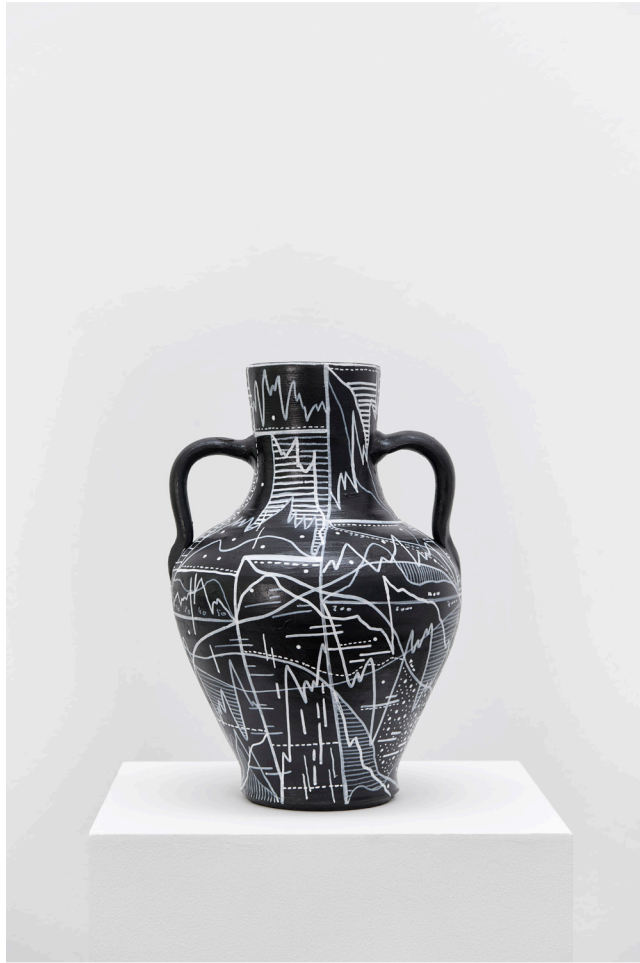

Mounir FATMI
Dark Dark Dark, 2022
Acrylic on ceramic
29 x 20 cm
(Ref. FAT010389)

Genève
24, rue du Vieux-Billard
CH – 1205 Genève
+ 41 22 310 00 13
geneve@wildegallery.ch

Basel
Angensteinerstr. 37
CH – 4052 Basel
+ 41 61 311 70 51
basel@wildegallery.ch

Zürich
Waldmannstr. 6
CH – 8001 Zürich
by appointment only
zurich@wildegallery.ch

www.wildegallery.ch