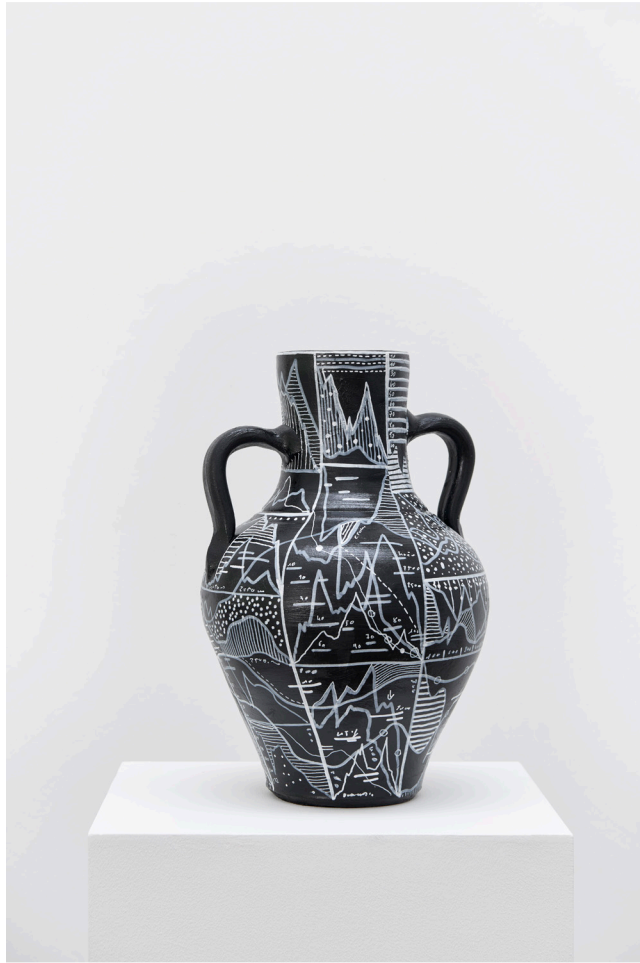

Mounir FATMI
Dark Dark Dark, 2022
Acrylic on ceramic
5,4 x 35,5 cm
(Ref. FAT010385)

Wilde

Genève
24, rue du Vieux-Billard
CH – 1205 Genève
+ 41 22 310 00 13
geneve@wildegallery.ch

Basel
Angensteinerstr. 37
CH – 4052 Basel
+ 41 61 311 70 51
basel@wildegallery.ch

Zürich
Waldmannstr. 6
CH – 8001 Zürich
by appointment only
zurich@wildegallery.ch

www.wildegallery.ch