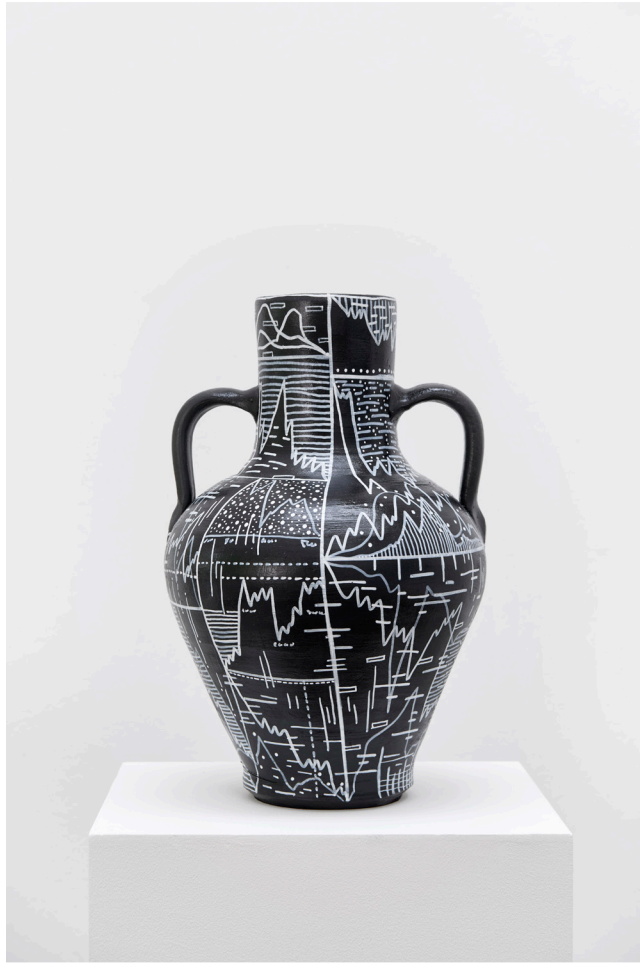

Mounir FATMI
Dark Dark Dark, 2022
Acrylic on ceramic
33 x 24 cm
(Ref. FAT010392)

Wilde

Genève
24, rue du Vieux-Billard
CH – 1205 Genève
+ 41 22 310 00 13
geneve@wildegallery.ch

Basel
Angensteinerstr. 37
CH – 4052 Basel
+ 41 61 311 70 51
basel@wildegallery.ch

Zürich
Waldmannstr. 6
CH – 8001 Zürich
by appointment only
zurich@wildegallery.ch

www.wildegallery.ch