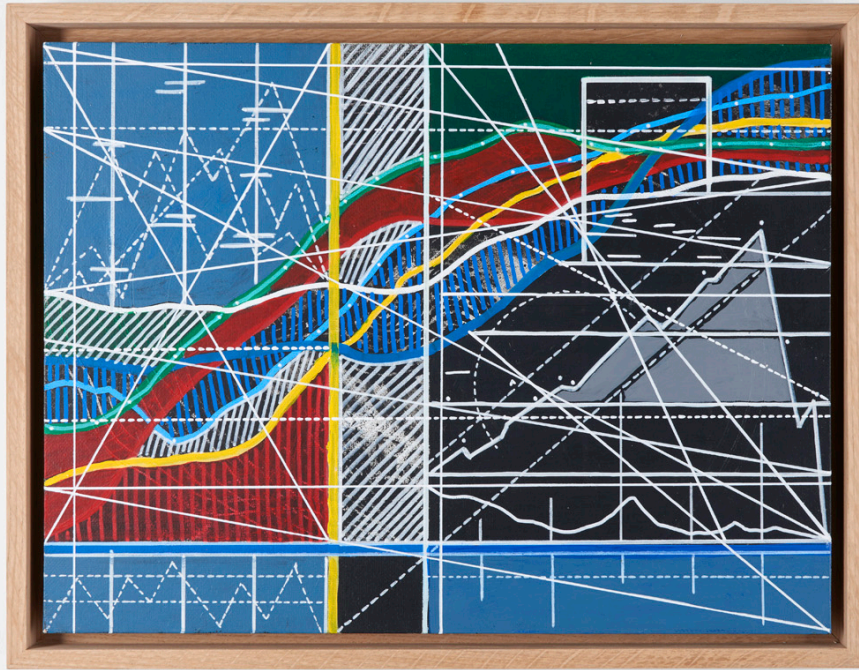

Mounir FATMI
The Market, 2019
Acrylic on canvas
38 x 55 cm
(Ref. FAT010401)

Wilde

Mounir FATMI
The Market, 2019
Acrylic on canvas
38 x 55 cm
(Ref. FAT010402)

Genève

24, rue du Vieux-Billard
CH – 1205 Genève
+ 41 22 310 00 13
geneve@wildegallery.ch

Basel

Angensteinerstr. 37
CH – 4052 Basel
+ 41 61 311 70 51
basel@wildegallery.ch

Zürich

Waldmannstr. 6
CH – 8001 Zürich
by appointment only
zurich@wildegallery.ch

www.wildegallery.ch