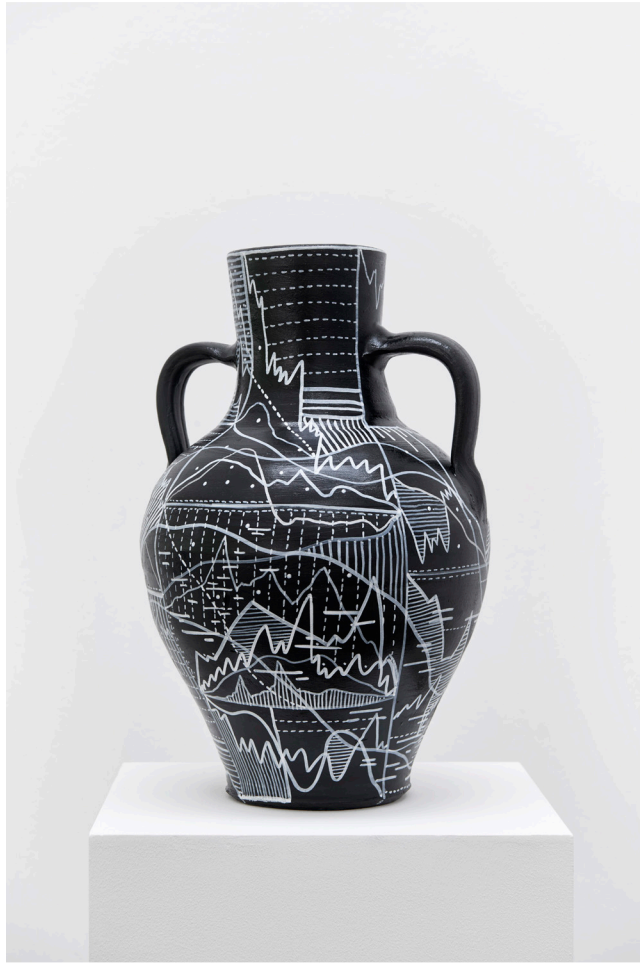

Mounir FATMI
Dark Dark Dark, 2022
Acrylic on ceramic
36 x 24 cm
(Ref. FAT010395)

Genève
24, rue du Vieux-Billard
CH – 1205 Genève
+ 41 22 310 00 13
geneve@wildegallery.ch

Basel
Angensteinerstr. 37
CH – 4052 Basel
+ 41 61 311 70 51
basel@wildegallery.ch

Zürich
Waldmannstr. 6
CH – 8001 Zürich
by appointment only
zurich@wildegallery.ch

www.wildegallery.ch