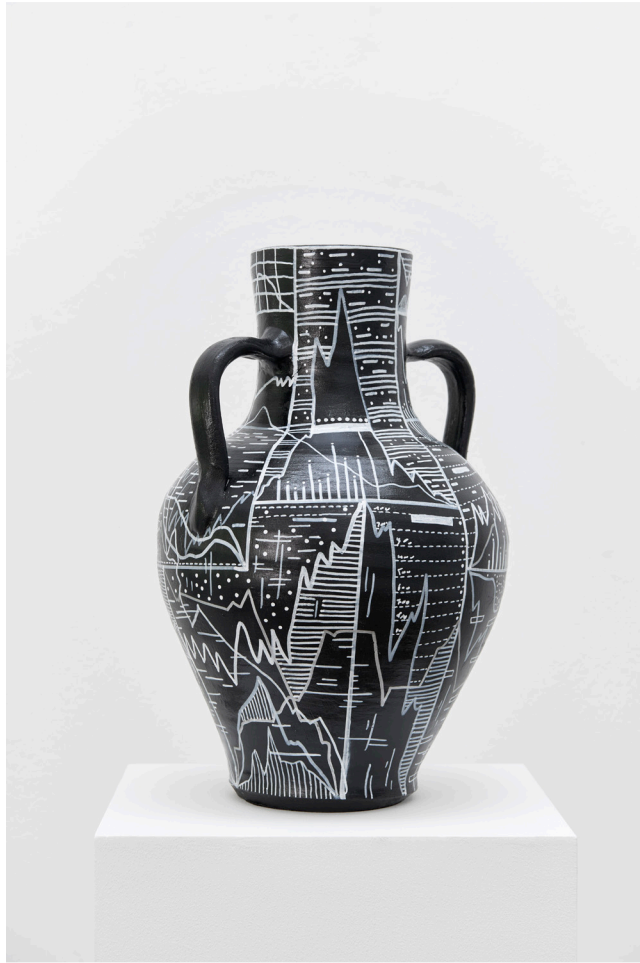

Mounir FATMI
Dark Dark Dark, 2022
Acrylic on ceramic
36 x 24 cm
(Ref. FAT010394)

Wilde

Genève
24, rue du Vieux-Billard
CH – 1205 Genève
+ 41 22 310 00 13
geneve@wildegallery.ch

Basel
Angensteinerstr. 37
CH – 4052 Basel
+ 41 61 311 70 51
basel@wildegallery.ch

Zürich
Waldmannstr. 6
CH – 8001 Zürich
by appointment only
zurich@wildegallery.ch

www.wildegallery.ch