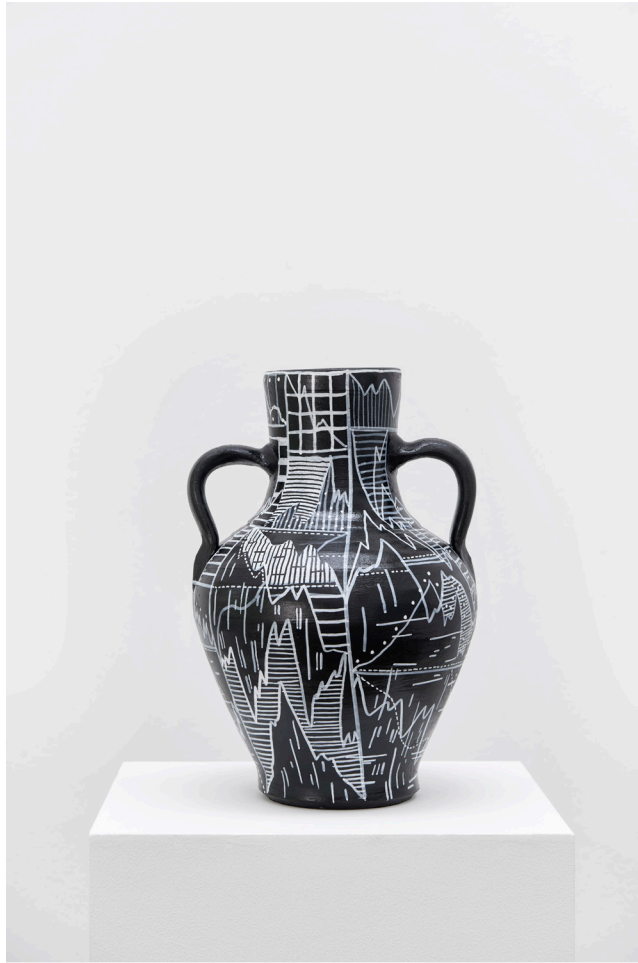

Mounir FATMI
Dark Dark Dark, 2022
Acrylic on ceramic
29 x 20 cm
(Ref. FAT010387)

Genève
24, rue du Vieux-Billard
CH – 1205 Genève
+ 41 22 310 00 13
geneve@wildegallery.ch

Basel
Angensteinerstr. 37
CH – 4052 Basel
+ 41 61 311 70 51
basel@wildegallery.ch

Zürich
Waldmannstr. 6
CH – 8001 Zürich
by appointment only
zurich@wildegallery.ch

www.wildegallery.ch