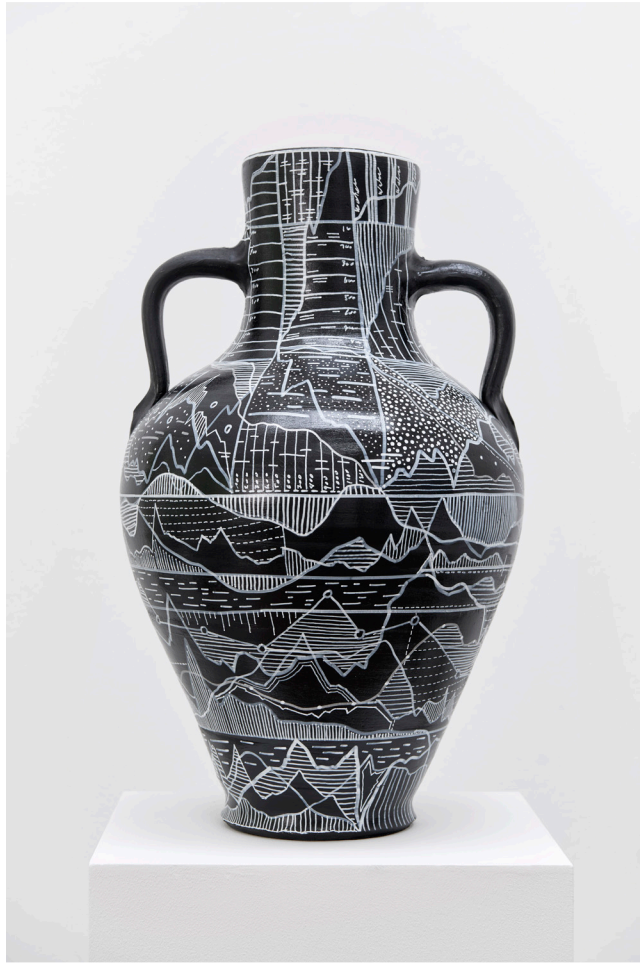

Mounir FATMI
Dark Dark Dark, 2022
Acrylic on ceramic
29 x 20 cm
(Ref. FAT010390)

Wilde

Genève
24, rue du Vieux-Billard
CH – 1205 Genève
+ 41 22 310 00 13
geneve@wildegallery.ch

Basel
Angensteinerstr. 37
CH – 4052 Basel
+ 41 61 311 70 51
basel@wildegallery.ch

Zürich
Waldmannstr. 6
CH – 8001 Zürich
by appointment only
zurich@wildegallery.ch

www.wildegallery.ch