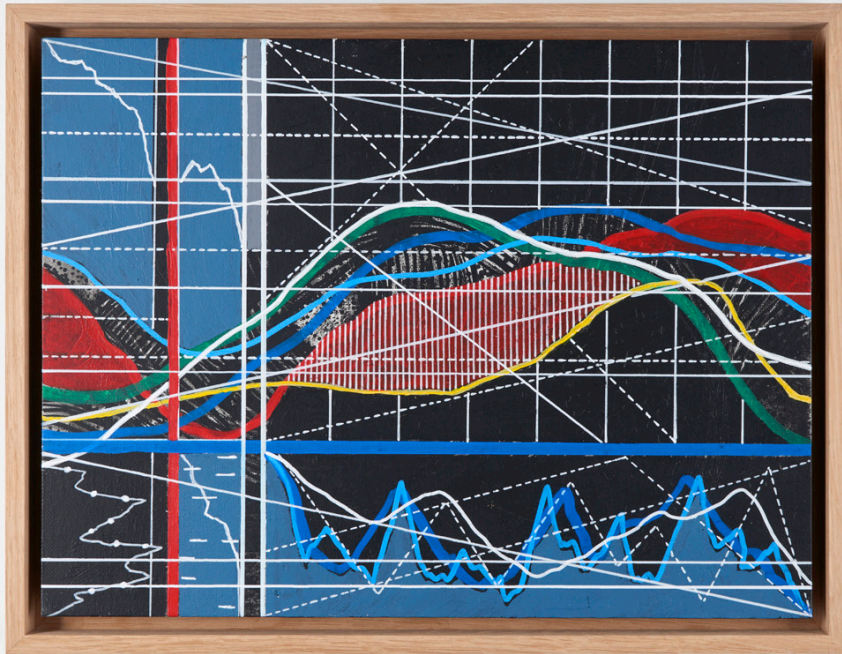

Genève
24, rue du Vieux-Billard
CH – 1205 Genève
+ 41 22 310 00 13
geneve@wildegallery.ch

Basel
Angensteinerstr. 37
CH – 4052 Basel
+ 41 61 311 70 51
basel@wildegallery.ch

Zürich
Waldmannstr. 6
CH – 8001 Zürich
by appointment only
zurich@wildegallery.ch

www.wildegallery.ch