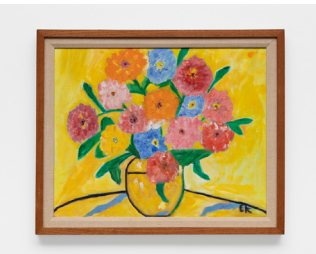

Towards Gallery

Ted Gahl

Signals, 2021

Acrylic, graphite, coloured pencil on wood in artist's frame
14 x 9 in.

Betty Kingseed

Untitled, Date Unknown

Oil on canvas in frame
16 x 20 in. Work | 19 x 23 in. Framed
Private Collection

Ted Gahl

Figures by River, 2022

Acrylic, Moroccan pigments, graphite, oil pastel on canvas in artist's frame
40 x 30 in.

Betty Kingseed

Untitled, Date Unknown

Oil on canvas in frame
9.5 x 11.5 in. Framed
Private Collection

Ted Gahl

Flowers for Betty, 2022

Acrylic, graphite, oil pastel on linen in artist's frame
16 x 20 in.

Towards Gallery

Ted Gahl

Tulk's Denton Drifter (2), 2021

Acrylic, Moroccan pigments, colored pencil, chalk on canvas
48 x 36 in.