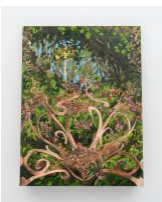

# NICELLE BEAUCHENE GALLERY

**Sarah Esme Harrison**

*June 24 - August 13, 2022*

Sarah Esme Harrison  
*Winter Gate*, 2021  
Oil on wood panel  
60h x 36w x 7d in  
sharrison001

Sarah Esme Harrison  
*Winter Gate II*, 2021  
Oil on wood panel  
60h x 36w x 7d in  
sharrison002

Sarah Esme Harrison  
*May Gate*, 2021  
Oil on wood panel  
48h x 36w x 7d in  
sharrison003

Sarah Esme Harrison  
*August Gate*, 2021  
Oil on wood panel  
48h x 36w x 7d in  
sharrison004

Sarah Esme Harrison  
*September Gate*, 2021  
Oil on wood panel  
48h x 36w x 7 1/4d in  
sharrison005