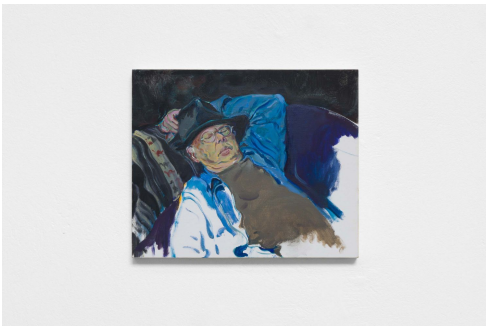

50797
Maria Klabin
Miguel 2021
oil paint on linen
35 x 42 cm | 13.8 x 16.5 in