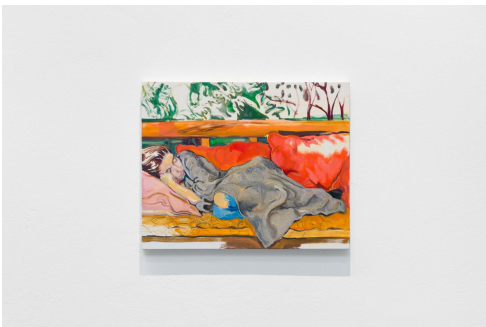

50813
Maria Klabin
Cecilia 2022
oil paint on linen
50 x 62 cm | 19.7 x 24.4 in