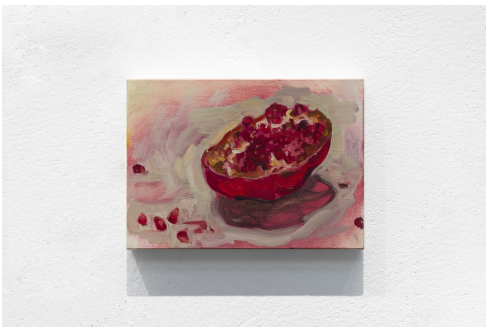

50745
Maria Klabin
Saião # 2 2021
oil paint on linen
50 x 40 cm | 19.7 x 15.7 in

50746
Maria Klabin
Self portrait 1 1998
charcoal on paper
50 x 35,5 cm | 19.7 x 14 in

50747
Maria Klabin
Self portrait 2 1998
charcoal on paper
50 x 35,5 cm | 19.7 x 14 in

nara roesler

50749
Maria Klabin
Noeli 1 2020
oil paint on linen
35 x 40 cm | 13.8 x 15.7 in

50750
Maria Klabin
Little ship 2021
oil paint on linen
25 x 18 cm | 9.8 x 7.1 in

50751
Maria Klabin
Self portrait 3 1998
charcoal on paper
50 x 35,5 cm | 19.7 x 14 in

nara roesler

50752
Maria Klabin
Landscape with mango tree (JB Vista) 2021
oil paint on linen
32 x 45 cm | 12.6 x 17.7 in

50753
Maria Klabin
Girls 2021
oil paint on linen
40 x 50 cm | 15.7 x 19.7 in

50754
Maria Klabin
Pomegranate II 2021
oil paint on linen
18 x 25 cm | 7.1 x 9.8 in