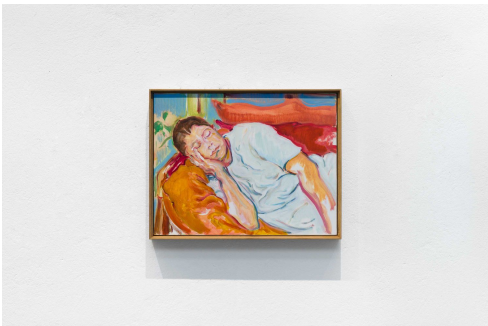

50765
Maria Klabin
Rosy 2 2022
oil paint on linen
35 x 45 cm | 13.8 x 17.7 in