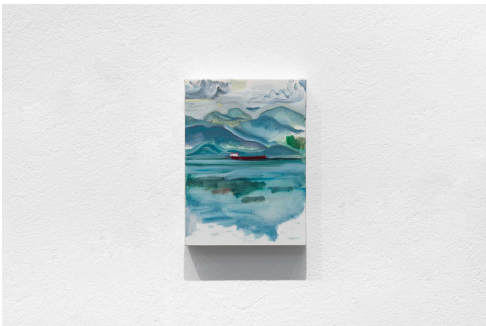

50750
Maria Klabin
Little ship 2021
oil paint on linen
25 x 18 cm | 9.8 x 7.1 in