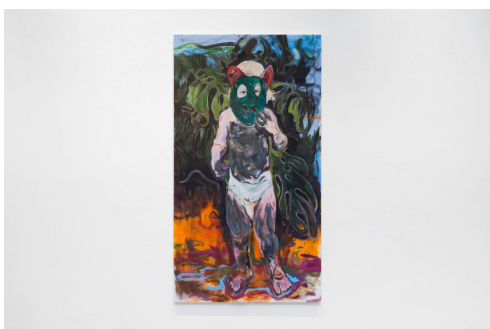

50783
Maria Klabin
Dimitri 2021
oil paint on linen
200 x 110 cm | 78.7 x 43.3 in