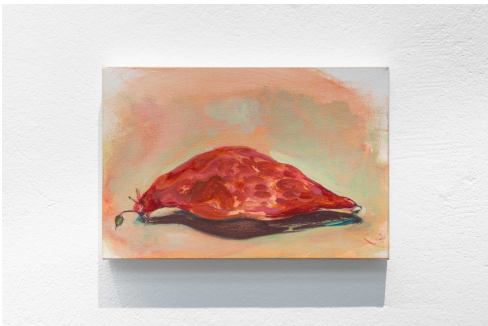

nara roesler

50768
Maria Klabin
TBC 2022
oil paint on linen
200 x 140 cm | 78.7 x 55.1 in

50783
Maria Klabin
Dimitri 2021
oil paint on linen
200 x 110 cm | 78.7 x 43.3 in

50784
Maria Klabin
Coconut trees 2020
oil paint on linen
30 x 40 cm | 11.8 x 15.7 in

nara roesler

50785
Maria Klabin
TBC 2022
oil paint on canvas
140 x 200 cm | 55.1 x 78.7 in

50786
Maria Klabin
Sweet potato 2 2020
oil paint on linen
20 x 30 cm | 7.9 x 11.8 in

50788
Maria Klabin
Sweet potato 2020
oil paint on linen
20 x 30 cm | 7.9 x 11.8 in