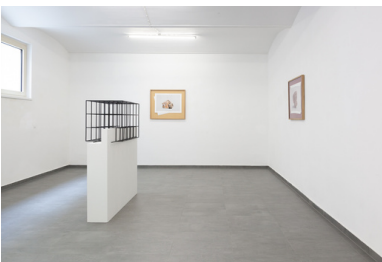

Exhibition view

VIN VIN

Curated By 2022

Joel Andrianmearisoa,
Kapwani Kiwanga

3.