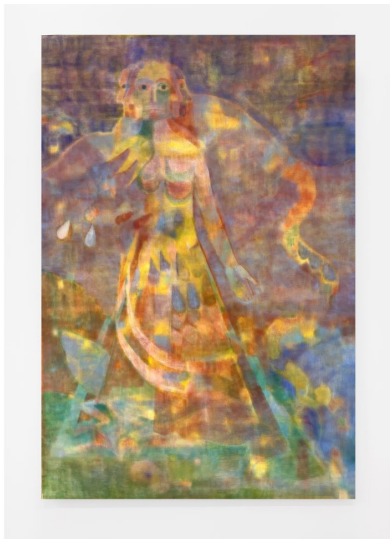

# Franz Kaka

Azadeh Elmizadeh  
*Before the rainfall*, 2022  
Oil on linen  
106 x 75 in (269.2 x 190.5 cm)  
AE-2216

Azadeh Elmizadeh  
*AzhiDahak and the Cow*, 2022  
Oil on canvas  
72 x 52 in (182.9 x 132.1 cm)  
AE-2217

Azadeh Elmizadeh  
*From the Water*, 2022  
Oil on linen  
72 x 50 in (182.9 x 127 cm)  
AE-2218

# Franz Kaka

Azadeh Elmizadeh  
*From the Soil*, 2022  
Oil on linen  
72 x 50 in (182.9 x 127 cm)  
AE-2219

Azadeh Elmizadeh  
*Mother (Oracle)*, 2022  
Oil on cotton  
60 x 42 in (152.4 x 106.7 cm)  
AE-2220