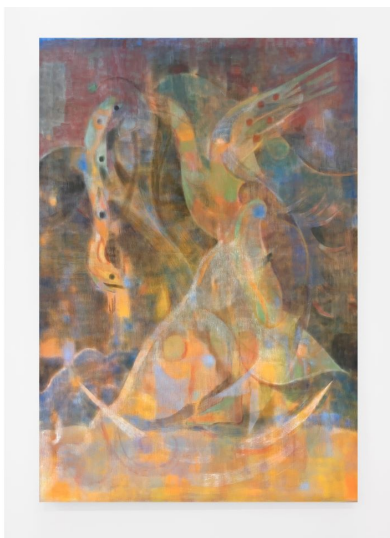

# Franz Kaka

Azadeh Elmizadeh  
*Before the rainfall*, 2022  
Oil on linen  
106 x 75 in (269.2 x 190.5 cm)  
AE-2216

Azadeh Elmizadeh  
*AzhiDahak and the Cow*, 2022  
Oil on canvas  
72 x 52 in (182.9 x 132.1 cm)  
AE-2217

Azadeh Elmizadeh  
*From the Water*, 2022  
Oil on linen  
72 x 50 in (182.9 x 127 cm)  
AE-2218

# Franz Kaka

Azadeh Elmizadeh  
*From the Soil*, 2022  
Oil on linen  
72 x 50 in (182.9 x 127 cm)  
AE-2219

Azadeh Elmizadeh  
*Mother (Oracle)*, 2022  
Oil on cotton  
60 x 42 in (152.4 x 106.7 cm)  
AE-2220