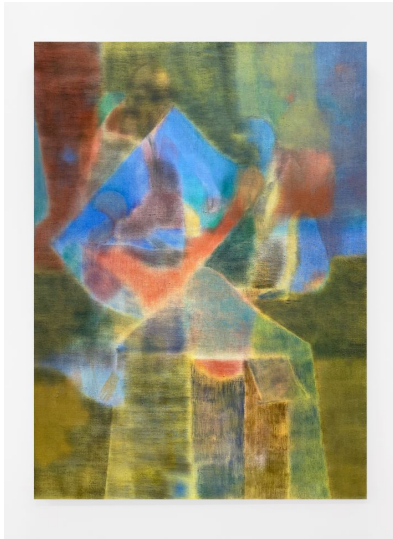

Franz Kaka

Azadeh Elmizadeh
Residence, 2022
Oil on linen
24 x 18 in (61 x 45.7 cm)
AE-2222