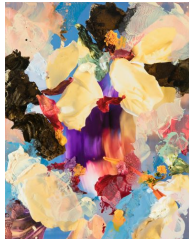

Acrylic and pigment on canvas
35 x 27 in (88.9 x 68.6 cm)
AH12125