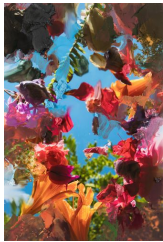

LUIS DE JESUS LOS ANGELES

ANDRÉ HEMER: *Phenomena* Press/Media Image Credits:

All images are © **André Hemer. Courtesy of the artist and Luis De Jesus Los Angeles.**

For all installation views:

Installation view, *ANDRÉ HEMER: Phenomena*, Luis De Jesus Los Angeles, 2022. Courtesy of Luis De Jesus Los Angeles. Photography by Paul Salveson.

André Hemer
Phenomena (Sicily, April 17, 14:18 CEST), 2022
Acrylic and pigment on canvas
64 x 47 in (162.6 x 119.4 cm)
AH12123

André Hemer
Phenomena (Sicily, April 16, 17:20 CEST), 2022
Acrylic and pigment on canvas
71 x 47 x 1.5 in (180.3 x 119.4 x 3.8 cm)
AH12121