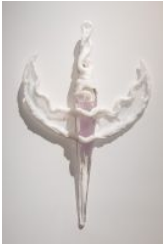

Hayden Dunham
AGENCY "I'm the one to make me"
(this feeling can transform into something else.), 2022
Glass, Pearls, H+, silk and polymorph
30h x 18.75w x 4d in
76.20h x 47.63w x 10.16d cm
HD186