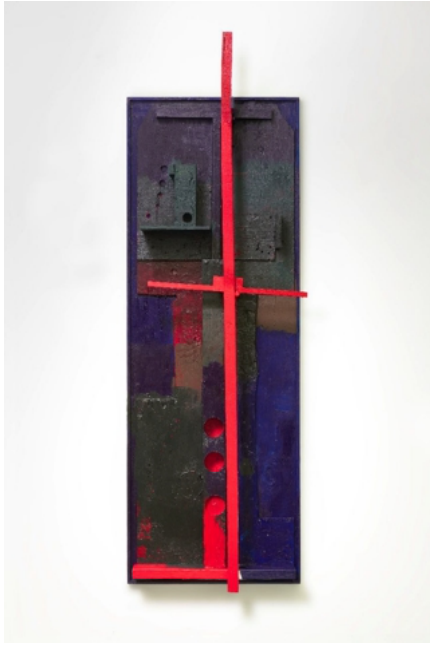

REIF 7197.

2020, wood, nails and acrylic, 185.1 x 28.6 x 11.4 cm (72 ⁷/₈ x 11 ¹/₄ x 4 ¹/₂ in.)
Courtesy the Artist and Xavier Hufkens, Brussels

REIF 7205.

2020, wood, nails and acrylic, 98.7 x 47.9 x 18.4 cm (38 ⁷/₈ x 18 ⁷/₈ x 7 ¹/₄ in.)
Courtesy the Artist and Xavier Hufkens, Brussels

Xavier Hufkens

107 rue St-Georges | St-Jorisstraat, 1050 Brussels, Belgium
www.xavierhufkens.com +32(0)2 639 67 30

REIF 7224.

2020, wood and paint, 222.3 x 76.2 x 24.1 cm (87 ½ x 30 x 9 ½ in.)
Courtesy the Artist and Xavier Hufkens, Brussels

Xavier Hufkens

107 rue St-Georges | St-Jorisstraat, 1050 Brussels, Belgium
www.xavierhufkens.com +32(0)2 639 67 30

Sterling Ruby
REIF. 7235., 2020
wood and paint
218,4 x 69,9 x 36,2 cm

Photo-credit : Robert Wedemeyer, Los Angeles
Courtesy : the Artist and Xavier Hufkens, Brussels

Sterling Ruby
REIF. 7238., 2020
wood and paint
111,8 x 48,3 x 21,3 cm

Photo-credit : Robert Wedemeyer, Los Angeles
Courtesy : the Artist and Xavier Hufkens, Brussels