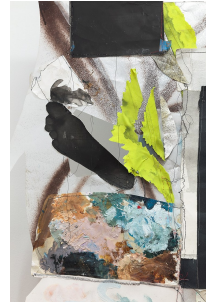

_SP_2939-full.tif

Caleb Jamel Brown. *River Body sounds* (Detail), 2022. Inkjet prints, image transfer, silver gelatin prints, found fabric, acrylic, vinyl, and grommets on mylar. 45 x 35 x 12 inches.