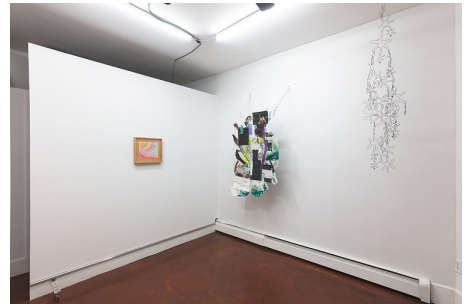

_SP_2954-Edit-full-crop.tif

Isaac Pool. *Daydream Interlude*, 2021. Display inset, hardware, keychains. Dimensions variable.

_SP_2952-full.tif

Isaac Pool. *Daydream Interlude (Detail)*, 2021. Display inset, hardware, keychains. Dimensions variable.

_SP_2953-full.tif

Isaac Pool. *Daydream Interlude* (Detail), 2021.
Display inset, hardware, keychains. Dimensions
variable.

_SP_2928-full.tif

Installation view.

_SP_2930-full.tif

Installation view.

_SP_2931-full.tif