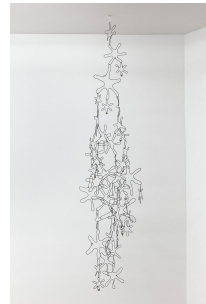

Caleb Jamel Brown. *River Body sounds*, 2022.
Inkjet prints, image transfer, silver gelatin prints,
found fabric, acrylic, vinyl, and grommets on mylar.
45 x 35 x 12 inches.

_SP_2935-full.tif

Caleb Jamel Brown. *River Body sounds* (Detail),
2022. Inkjet prints, image transfer, silver gelatin
prints, found fabric, acrylic, vinyl, and grommets on
mylar. 45 x 35 x 12 inches.

_SP_2937-full.tif

Caleb Jamel Brown. *River Body sounds* (Detail), 2022. Inkjet prints, image transfer, silver gelatin prints, found fabric, acrylic, vinyl, and grommets on mylar. 45 x 35 x 12 inches.

_SP_2939-full.tif

Caleb Jamel Brown. *River Body sounds* (Detail), 2022. Inkjet prints, image transfer, silver gelatin prints, found fabric, acrylic, vinyl, and grommets on mylar. 45 x 35 x 12 inches.

_SP_2932-full.tif

Garrett Lockhart. *untitled (44)*, 2022. Rusted tie-wire starweeds, amber glass beads. Dimensions variable.