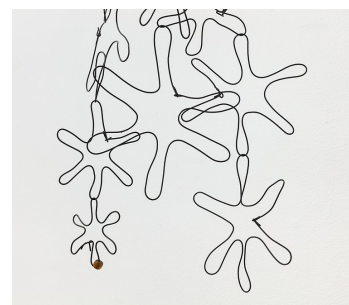

_SP_2937-full.tif

Caleb Jamel Brown. *River Body sounds* (Detail), 2022. Inkjet prints, image transfer, silver gelatin prints, found fabric, acrylic, vinyl, and grommets on mylar. 45 x 35 x 12 inches.

_SP_2939-full.tif

Caleb Jamel Brown. *River Body sounds* (Detail), 2022. Inkjet prints, image transfer, silver gelatin prints, found fabric, acrylic, vinyl, and grommets on mylar. 45 x 35 x 12 inches.

_SP_2932-full.tif

Garrett Lockhart. *untitled (44)*, 2022. Rusted tie-wire starweeds, amber glass beads. Dimensions variable.

_SP_2933-full.tif

Garrett Lockhart. *untitled (44)* (Detail), 2022. Rusted tie-wire starweeds, amber glass beads. Dimensions variable.

_SP_2940-full.tif

Garrett Lockhart. *untitled (44)* (Detail), 2022. Rusted tie-wire starweeds, amber glass beads. Dimensions variable.

_SP_2916-Edit-full.tif

Installation view.

_SP_2968-full.tif

Winona Sloane Odette. *Untitled*, 2022. Beeswax, pigment, eyeshadow, found bell, fox tail, tack. 4 x 3 x 5 inches.

_SP_2960-full.tif

Winona Sloane Odette. *Untitled*, 2022. Beeswax, pigment, eyeshadow, found bell, fox tail, tack. 4 x 3 x 5 inches.