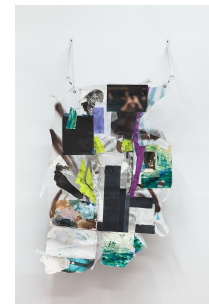

_SP_2915-full.tif

Installation view.

_SP_2924-Edit-full.tif

Installation view.

_SP_2946-full.tif

Alix Van Der Donckt-Ferrand. *La vie - Ce que je voulais avec toi*, 2022. Pencil crayon and pencil on matte board. 8.5 x 10 inches.

_SP_2953-full.tif

Isaac Pool. *Daydream Interlude* (Detail), 2021.
Display inset, hardware, keychains. Dimensions
variable.

_SP_2928-full.tif

Installation view.

_SP_2930-full.tif

Installation view.

_SP_2931-full.tif

Caleb Jamel Brown. *River Body sounds*, 2022.
Inkjet prints, image transfer, silver gelatin prints,
found fabric, acrylic, vinyl, and grommets on mylar.
45 x 35 x 12 inches.

_SP_2935-full.tif

Caleb Jamel Brown. *River Body sounds* (Detail),
2022. Inkjet prints, image transfer, silver gelatin
prints, found fabric, acrylic, vinyl, and grommets on
mylar. 45 x 35 x 12 inches.

_SP_2937-full.tif

Caleb Jamel Brown. *River Body sounds* (Detail), 2022. Inkjet prints, image transfer, silver gelatin prints, found fabric, acrylic, vinyl, and grommets on mylar. 45 x 35 x 12 inches.

_SP_2939-full.tif