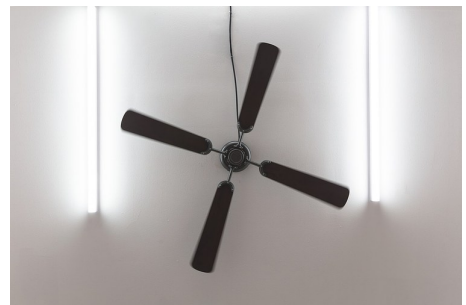

_SP_2973-Edit-full.tif

Peggy Chiang. *A ceiling fan in the woods*, 2022.
Urethane resin, wood, 1 rpm AC motor, hardware.
54 x 54 x 8 inches.