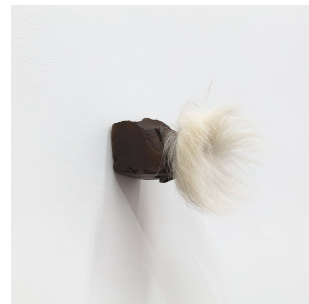

_SP_2916-Edit-full.tif

Installation view.

_SP_2968-full.tif

Winona Sloane Odette. *Untitled*, 2022. Beeswax, pigment, eyeshadow, found bell, fox tail, tack. 4 x 3 x 5 inches.

_SP_2960-full.tif

Winona Sloane Odette. *Untitled*, 2022. Beeswax, pigment, eyeshadow, found bell, fox tail, tack. 4 x 3 x 5 inches.

_SP_2961-full.tif

Winona Sloane Odette. *Untitled*, 2022. Beeswax, pigment, eyeshadow, found bell, fox tail, tack. 4 x 3 x 5 inches.

_SP_2962-full.tif

Winona Sloane Odette. *Untitled*, 2022. Beeswax, pigment, eyeshadow, found bell, fox tail, tack. 4 x 3 x 5 inches.