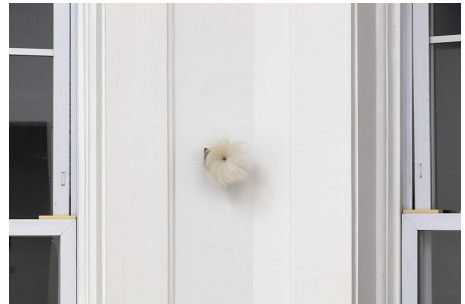

Caleb Jamel Brown. *River Body sounds* (Detail), 2022. Inkjet prints, image transfer, silver gelatin prints, found fabric, acrylic, vinyl, and grommets on mylar. 45 x 35 x 12 inches.

_SP_2932-full.tif

Garrett Lockhart. *untitled (44)*, 2022. Rusted tie-wire starweeds, amber glass beads. Dimensions variable.

_SP_2933-full.tif

Garrett Lockhart. *untitled (44)* (Detail), 2022. Rusted tie-wire starweeds, amber glass beads. Dimensions variable.

_SP_2940-full.tif

Garrett Lockhart. *untitled (44)* (Detail), 2022. Rusted tie-wire starweeds, amber glass beads. Dimensions variable.

_SP_2916-Edit-full.tif

Installation view.

_SP_2968-full.tif

Winona Sloane Odette. *Untitled*, 2022. Beeswax, pigment, eyeshadow, found bell, fox tail, tack. 4 x 3 x 5 inches.

_SP_2960-full.tif

Winona Sloane Odette. *Untitled*, 2022. Beeswax, pigment, eyeshadow, found bell, fox tail, tack. 4 x 3 x 5 inches.