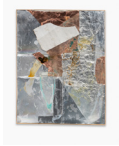

--

Showcase

Reconstructions / Ecliptic Fragments / Segments, 2022
Mixed media, mounted on canvas
119,5 x 101,5 cm

POL/22/006

Main space

Reconstructions / Dark Mirrors, 2019-2022
Mixed media, mounted on wood
135 x 115 cm

POL/10/001

Reconstructions / Rohrschach Transformations, 2010
Mixed media, mounted on wood
123,5 x 142,5 cm

POL/10/002

Reconstructions / Ecliptic Fragments / Segments, 2022
Mixed media, mounted on canvas
111 x 101 cm

POL/22/008

Reconstructions / Ecliptic Fragments / Segments, 2022
Mixed media, mounted on canvas
111,5 x 101,5 cm

POL/22/007

Hyperbolische Räume, 2012
Iron, aluminum, wood, mirror glass
220 x 115 x 110 cm

POL/12/001

Reconstructions / Translinear Fragment, 2022
Mixed media, mounted on canvas
138,5 x 126 cm

POL/22/001

Office

Reconstructions / Copper Mirror Fragments, 2021-2022
Mixed media, mounted on canvas
131,5 x 101,5 cm