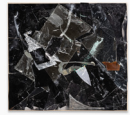

Reconstructions / Dark Mirrors, 2020
Mixed media, mounted on wood
157 x 173,5 cm

POL/20/001