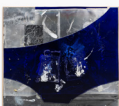

--

Showcase

Reconstructions / Ecliptic Fragments / Segments, 2022
Mixed media, mounted on canvas
119,5 x 101,5 cm

POL/22/006

Main space

Reconstructions / Dark Mirrors, 2019-2022
Mixed media, mounted on wood
135 x 115 cm

POL/22/004

Reconstructions / Dark Mirrors, 2019-2022
Mixed media, mounted on wood
135 x 116,5 cm

POL/22/005

Reconstructions / Rohrschach Transformations, 2010
Mixed media, mounted on wood
120,8 x 141,5 cm

POL/10/001

Reconstructions / Rohrschach Transformations, 2010
Mixed media, mounted on wood
123,5 x 142,5 cm

POL/10/002

Reconstructions / Ecliptic Fragments / Segments, 2022
Mixed media, mounted on canvas
111 x 101 cm