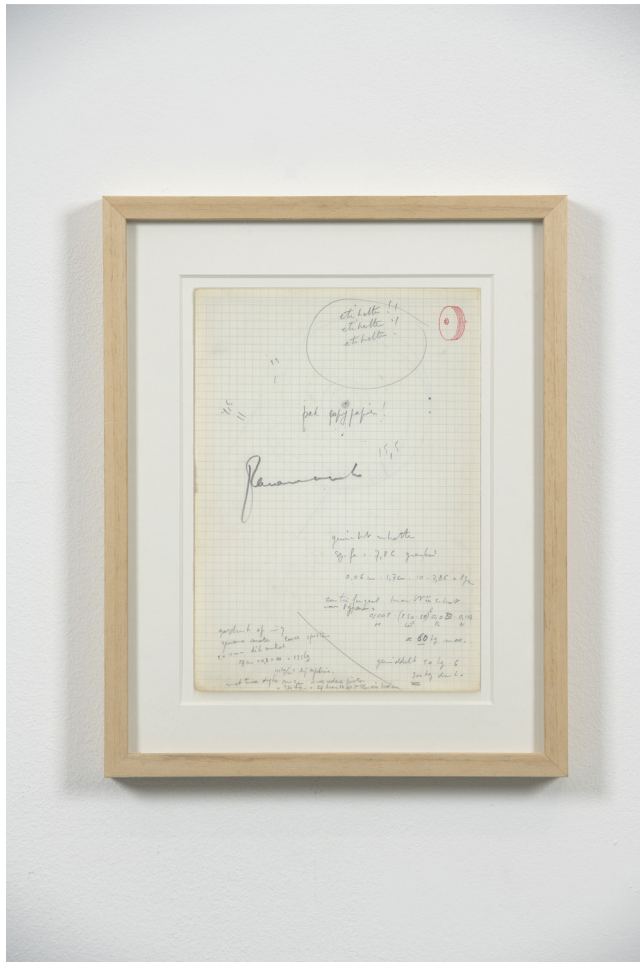

Wilde

PANAMARENKO

Studieschetsen Motor Pastilles, early 90s

Mixed media on paper

37,5 x 30 x 3 cm

(Ref. PANO10365)

Genève

24, rue du Vieux-Billard
CH – 1205 Genève
+ 41 22 310 00 13
geneve@wildegallery.ch

Basel

Angensteinerstr. 37
CH – 4052 Basel
+ 41 61 311 70 51
basel@wildegallery.ch

Zürich

Waldmannstr. 6
CH – 8001 Zürich
by appointment only
zurich@wildegallery.ch

www.wildegallery.ch