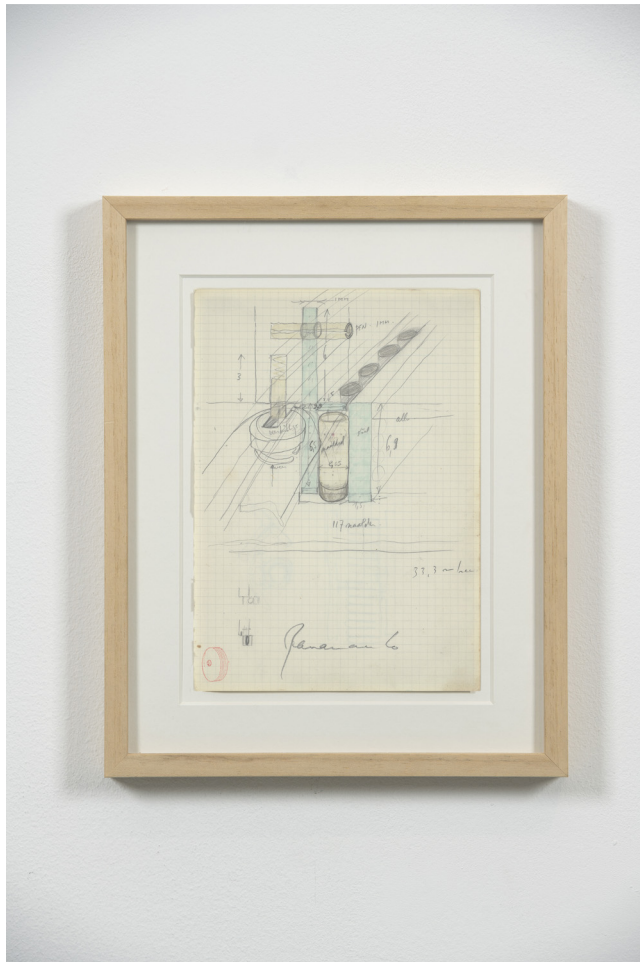

PANAMARENKO

Studieschetsen Motor Pastilles, early 90s

Mixed media on paper

37,5 x 30 x 3 cm

(Ref. PANO10357)

Genève

24, rue du Vieux-Billard
CH – 1205 Genève
+ 41 22 310 00 13
geneve@wildegallery.ch

Basel

Angensteinerstr. 37
CH – 4052 Basel
+ 41 61 311 70 51
basel@wildegallery.ch

Zürich

Waldmannstr. 6
CH – 8001 Zürich
by appointment only
zurich@wildegallery.ch

www.wildegallery.ch