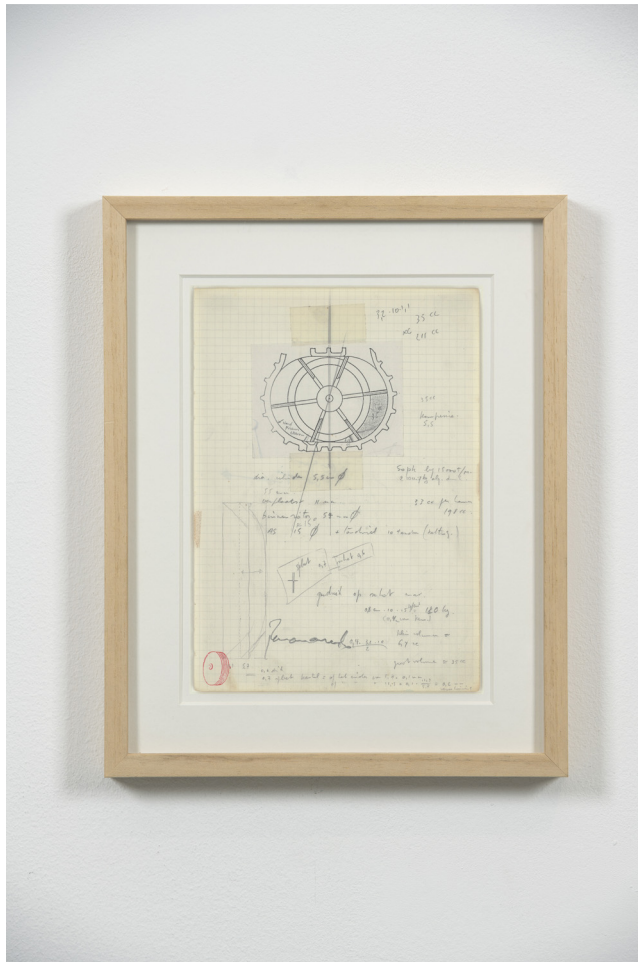

Wilde

PANAMARENKO

Studieschetsen Motor Pastilles, early 90s

Mixed media on paper

37,5 x 30 x 3 cm

(Ref. PANO10338)

Genève

24, rue du Vieux-Billard
CH – 1205 Genève
+ 41 22 310 00 13
geneve@wildegallery.ch

Basel

Angensteinerstr. 37
CH – 4052 Basel
+ 41 61 311 70 51
basel@wildegallery.ch

Zürich

Waldmannstr. 6
CH – 8001 Zürich
by appointment only
zurich@wildegallery.ch

www.wildegallery.ch