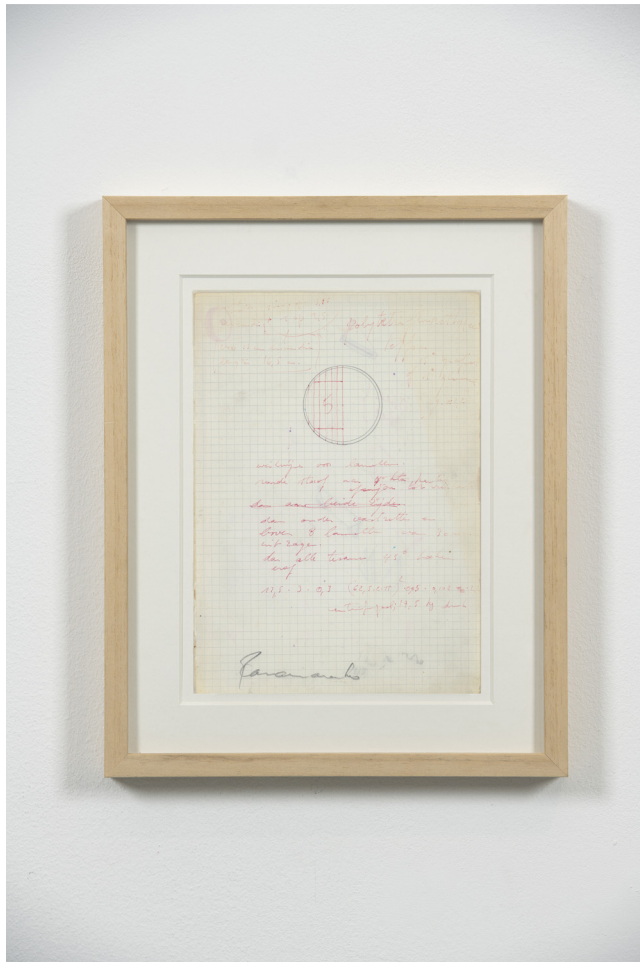

www.wildegallery.ch

Wilde

PANAMARENKO

Studieschetsen Motor Pastilles, early 90s

Mixed media on paper

37,5 x 30 x 3 cm

(Ref. PANO10369)

Genève