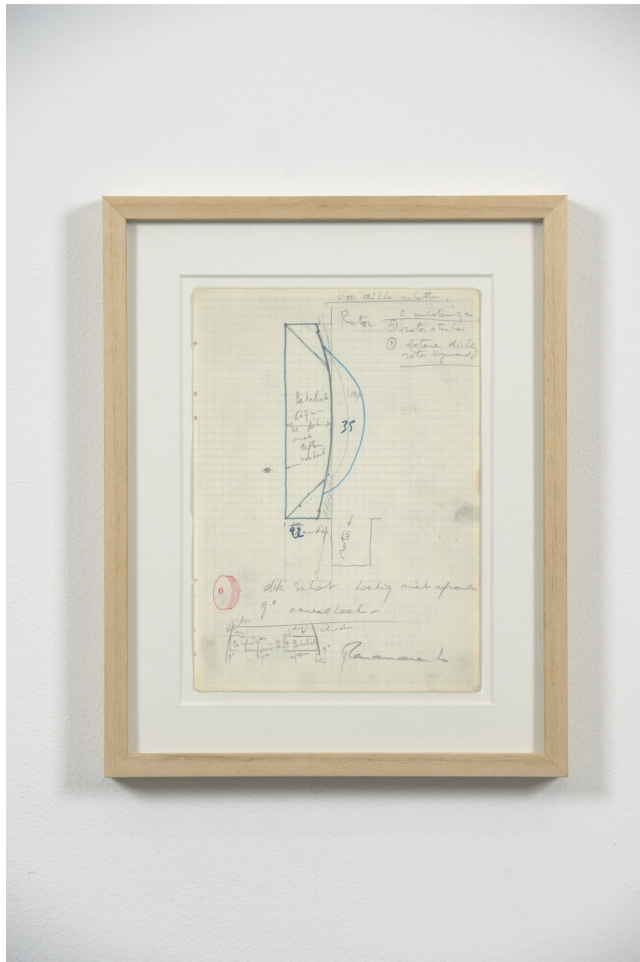

www.wildegallery.ch

Wilde

PANAMARENKO

Studieschetsen Motor Pastilles, early 90s

Mixed media on paper

37,5 x 30 x 3 cm

(Ref. PANO10341)

Genève