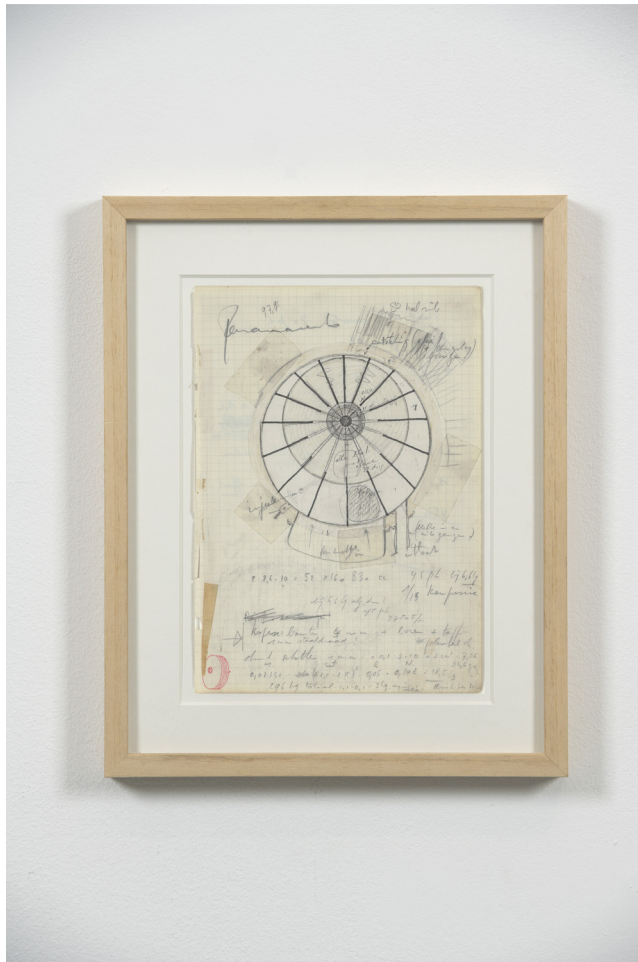

www.wildegallery.ch

Wilde

PANAMARENKO

Studieschetsen Motor Pastilles, early 90s

Mixed media on paper

37,5 x 30 x 3 cm

(Ref. PAN010340)

Genève