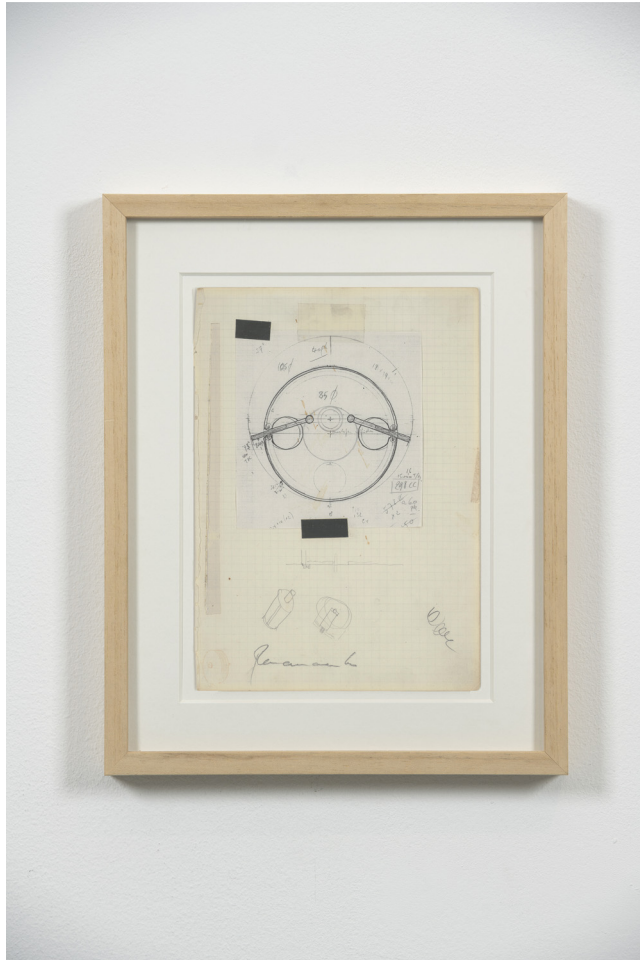

www.wildegallery.ch

PANAMARENKO

Studieschetsen Motor Pastilles, early 90s

Mixed media on paper

37,5 x 30 x 3 cm

(Ref. PANO10366)

Genève

24, rue du Vieux-Billard
CH – 1205 Genève
+ 41 22 310 00 13
geneve@wildegallery.ch