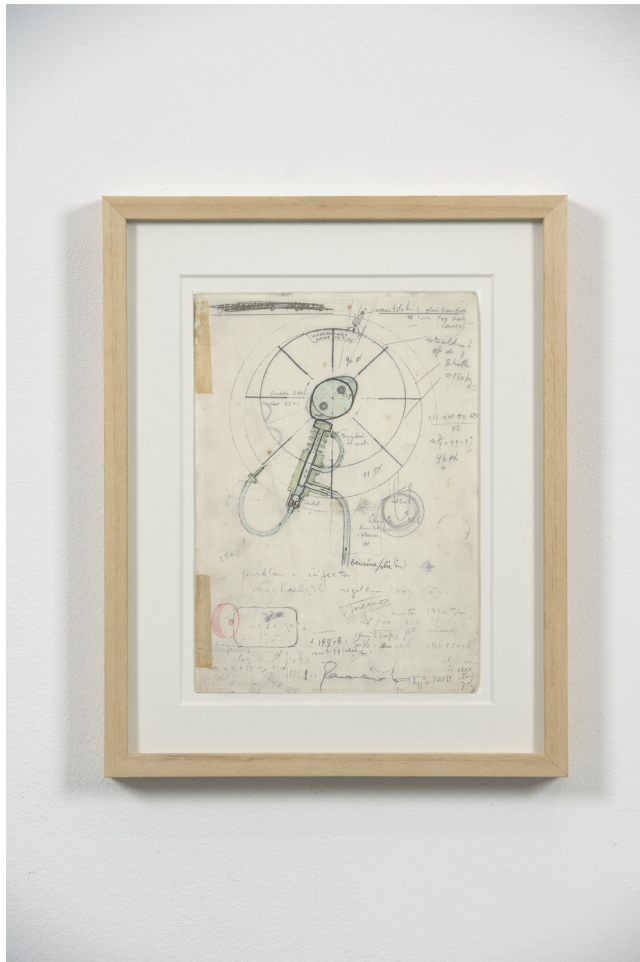

Wilde

PANAMARENKO

Studieschetsen Motor Pastilles, early 90s

Mixed media on paper

37,5 x 30 x 3 cm

(Ref. PANO10370)

Genève

24, rue du Vieux-Billard
CH – 1205 Genève
+ 41 22 310 00 13
geneve@wildegallery.ch

Basel

Angensteinerstr. 37
CH – 4052 Basel
+ 41 61 311 70 51
basel@wildegallery.ch

Zürich

Waldmannstr. 6
CH – 8001 Zürich
by appointment only
zurich@wildegallery.ch

www.wildegallery.ch