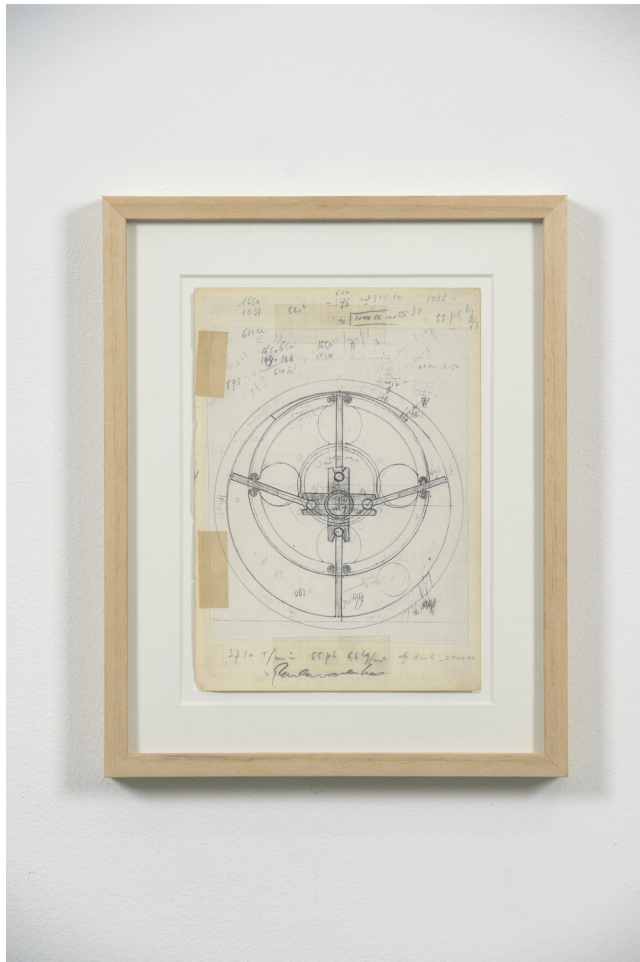

Wilde

PANAMARENKO

Studieschetsen Motor Pastilles, early 90s

Mixed media on paper

37,5 x 30 x 3 cm

(Ref. PANO10347)

Genève

24, rue du Vieux-Billard
CH – 1205 Genève
+ 41 22 310 00 13
geneve@wildegallery.ch

Basel

Angensteinerstr. 37
CH – 4052 Basel
+ 41 61 311 70 51
basel@wildegallery.ch

Zürich

Waldmannstr. 6
CH – 8001 Zürich
by appointment only
zurich@wildegallery.ch

www.wildegallery.ch