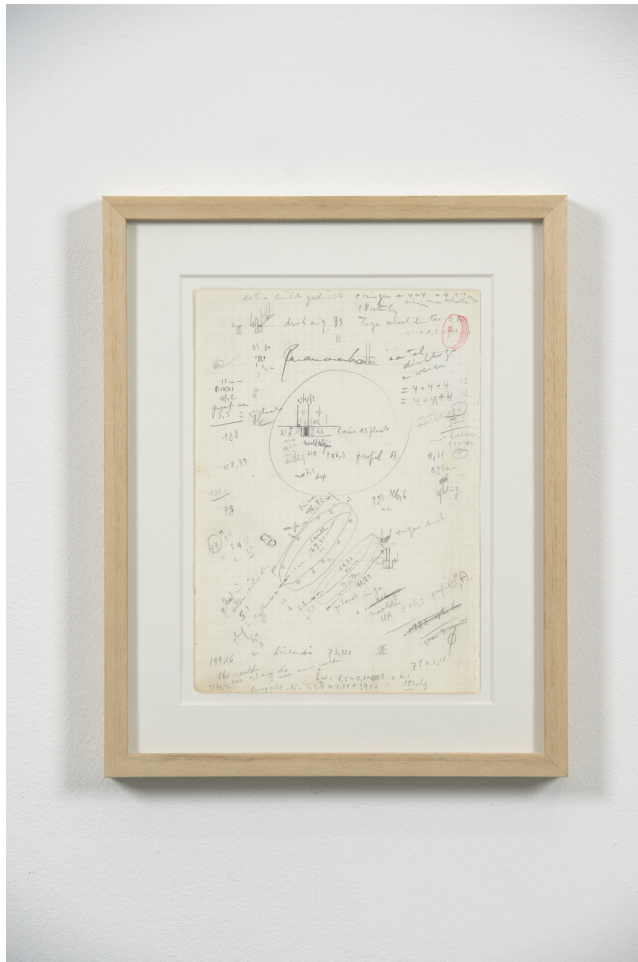

www.wildegallery.ch

Wilde

PANAMARENKO

Studieschetsen Motor Pastilles, early 90s

Mixed media on paper

37,5 x 30 x 3 cm

(Ref. PANO10361)

Genève