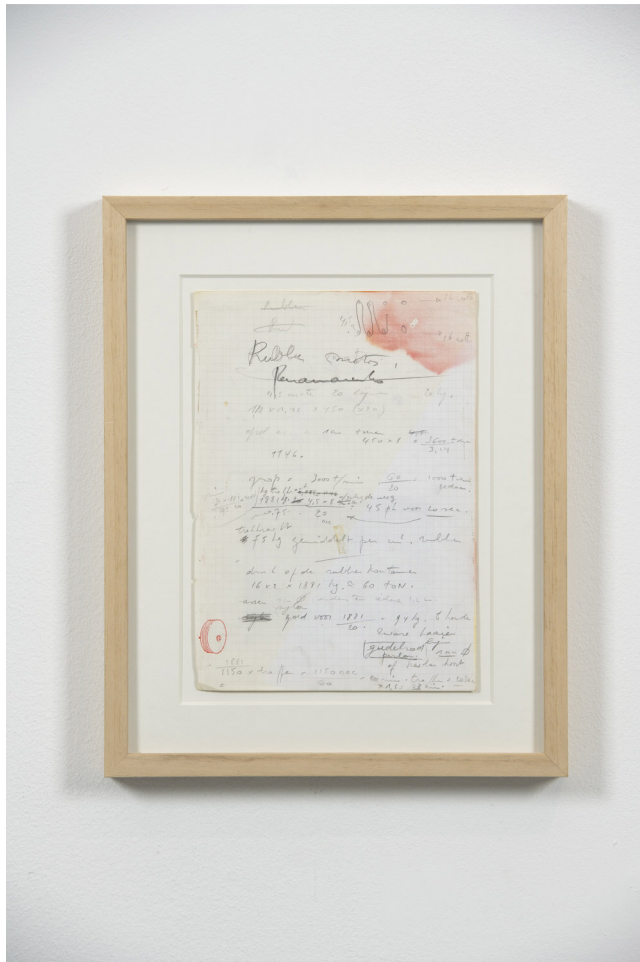

Wilde

PANAMARENKO

Studieschetsen Motor Pastilles, early 90s

Mixed media on paper

37,5 x 30 x 3 cm

(Ref. PAN010364)

Genève

24, rue du Vieux-Billard
CH – 1205 Genève
+ 41 22 310 00 13
geneve@wildegallery.ch

Basel

Angensteinerstr. 37
CH – 4052 Basel
+ 41 61 311 70 51
basel@wildegallery.ch

Zürich

Waldmannstr. 6
CH – 8001 Zürich
by appointment only
zurich@wildegallery.ch

www.wildegallery.ch