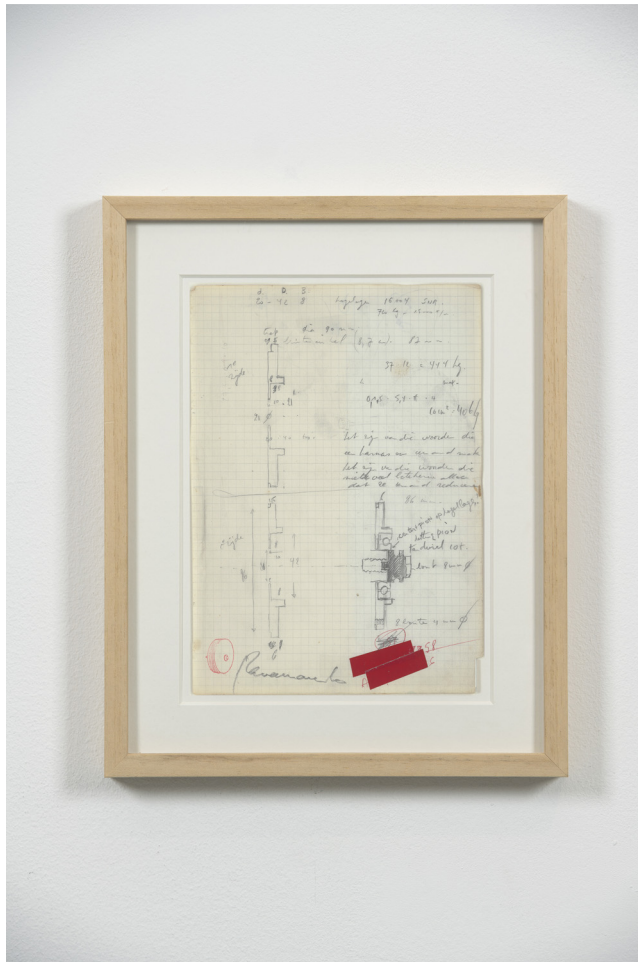

PANAMARENKO

Studieschetsen Motor Pastilles, early 90s

Mixed media on paper

37,5 x 30 x 3 cm

(Ref. PANO10343)

Genève

24, rue du Vieux-Billard
CH – 1205 Genève
+ 41 22 310 00 13
geneve@wildegallery.ch

Basel

Angensteinerstr. 37
CH – 4052 Basel
+ 41 61 311 70 51
basel@wildegallery.ch

Zürich

Waldmannstr. 6
CH – 8001 Zürich
by appointment only
zurich@wildegallery.ch

www.wildegallery.ch