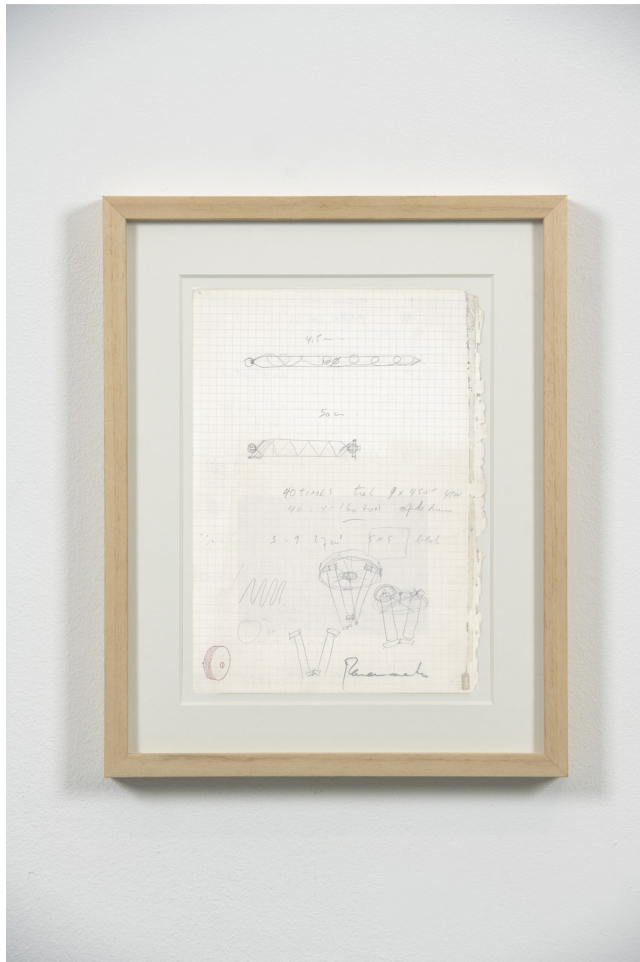

PANAMARENKO

Studieschetsen Motor Pastilles, early 90s

Mixed media on paper

37,5 x 30 x 3 cm

(Ref. PANO10363)

Genève

24, rue du Vieux-Billard
CH – 1205 Genève
+ 41 22 310 00 13
geneve@wildegallery.ch

Basel

Angensteinerstr. 37
CH – 4052 Basel
+ 41 61 311 70 51
basel@wildegallery.ch

Zürich

Waldmannstr. 6
CH – 8001 Zürich
by appointment only
zurich@wildegallery.ch

www.wildegallery.ch