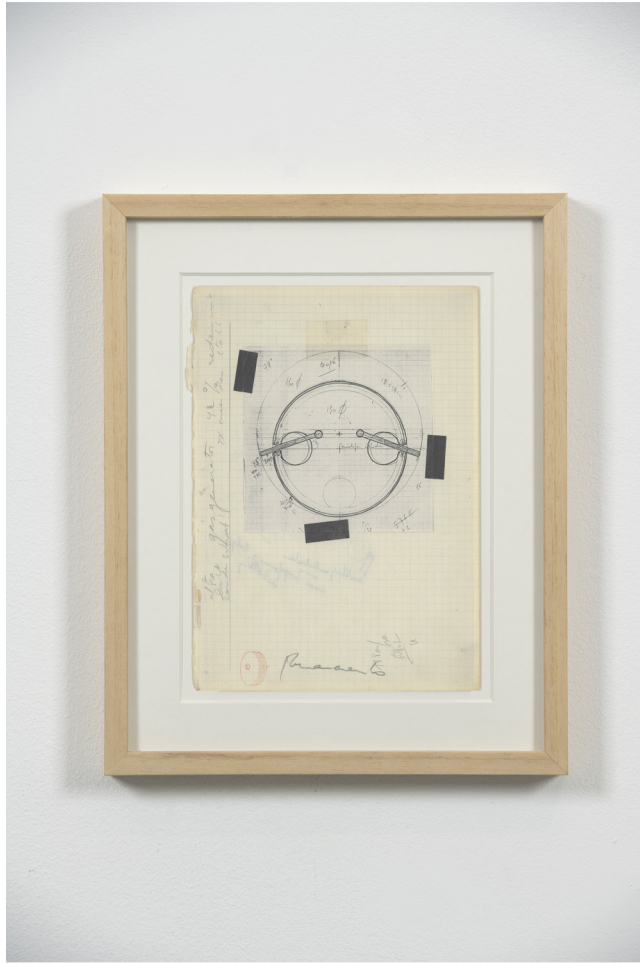

PANAMARENKO

Studieschetsen Motor Pastilles, early 90s

Mixed media on paper

37,5 x 30 x 3 cm

EUR 6 600 excl. tax

(Ref. PANO10367)

Genève

24, rue du Vieux-Billard
CH – 1205 Genève
+ 41 22 310 00 13
geneve@wildegallery.ch

Basel

Angensteinerstr. 37
CH – 4052 Basel
+ 41 61 311 70 51
basel@wildegallery.ch

Zürich

Waldmannstr. 6
CH – 8001 Zürich
by appointment only
zurich@wildegallery.ch

www.wildegallery.ch