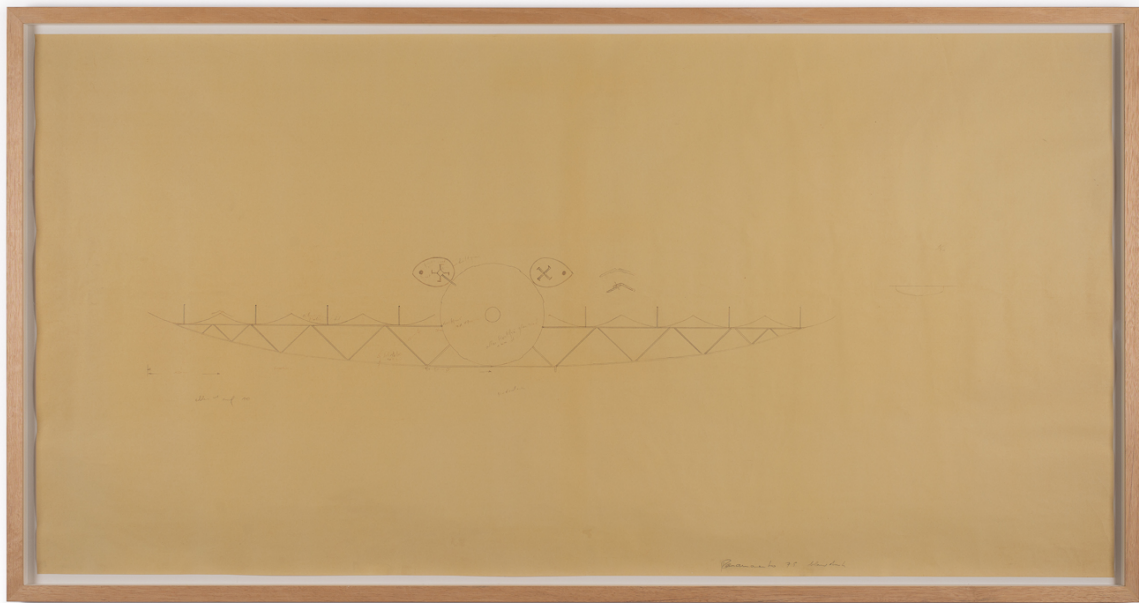

PANAMARENKO

Untitled (General Spinaxis), 1975

Drawing on paper (blueprint)

104 x 197 x 4 cm

(Ref. PANO10336)

Genève

24, rue du Vieux-Billard
CH – 1205 Genève
+ 41 22 310 00 13
geneve@wildegallery.ch

Basel

Angensteinerstr. 37
CH – 4052 Basel
+ 41 61 311 70 51
basel@wildegallery.ch

Zürich

Waldmannstr. 6
CH – 8001 Zürich
by appointment only
zurich@wildegallery.ch

www.wildegallery.ch