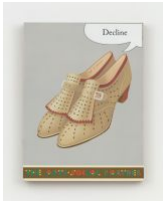

NICELLE BEAUCHENE GALLERY

Alan Reid

Cellar Door

September 22 - October 15, 2022

Alan Reid
The Antisocial Partner, 2021
Acrylic on linen
20h x 15w in
areid017

Alan Reid
Lover's Display, 2021
Acrylic on linen
28h x 23w in
areid011

Alan Reid
Immaculate Conception, 2022
Acrylic on linen
22h x 16w in
areid009

Alan Reid
Lost in Thought, 2022
Acrylic on linen
21h x 16w in
areid010

Alan Reid
Eros in Paradise, 2022
Acrylic on linen
21h x 15w in
areid007