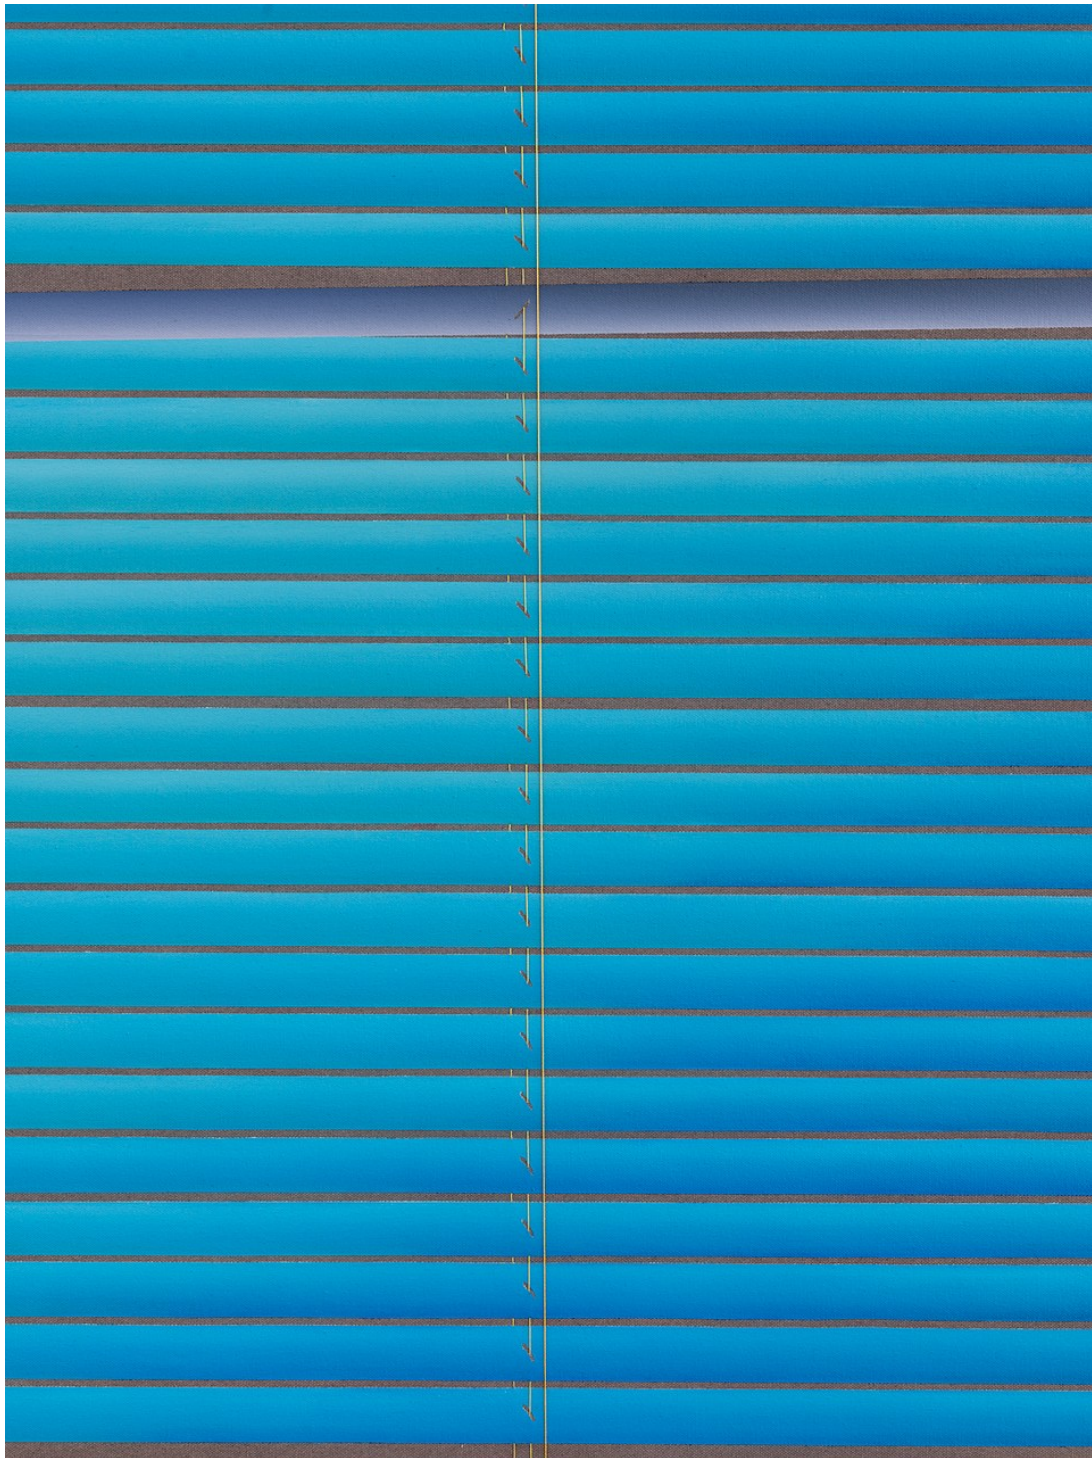

Kevin Reinhardt

Red-Yellow House d, Bedroom, 2022

Oil and acrylic latex paint and thread on dyed canvas

36 x 72 in (91.4 x 182.9 cm)

(2 panels)

Kevin Reinhardt

Red-Yellow House d, Bedroom, 2022

Oil and acrylic latex paint and thread on dyed canvas

36 x 72 in (91.4 x 182.9 cm)

(2 panels)

Kevin Reinhardt

Red-Yellow House d, Bedroom, 2022

Oil and acrylic latex paint and thread on dyed canvas

36 x 72 in (91.4 x 182.9 cm)

(2 panels)

Kevin Reinhardt

Red-Yellow House d, Bathroom, 2022

Oil / Acrylic latex paint and thread on dyed canvas

24 x 48 in (61 x 121.9 cm)

(2 panels)

Kevin Reinhardt

Red-Yellow House d, Bathroom, 2022

Oil / Acrylic latex paint and thread on dyed canvas

24 x 48 in (61 x 121.9 cm)

(2 panels)

Kevin Reinhardt

Red-Yellow House d, Bathroom, 2022

Oil / Acrylic latex paint and thread on dyed canvas

24 x 48 in (61 x 121.9 cm)

(2 panels)

Kevin Reinhardt