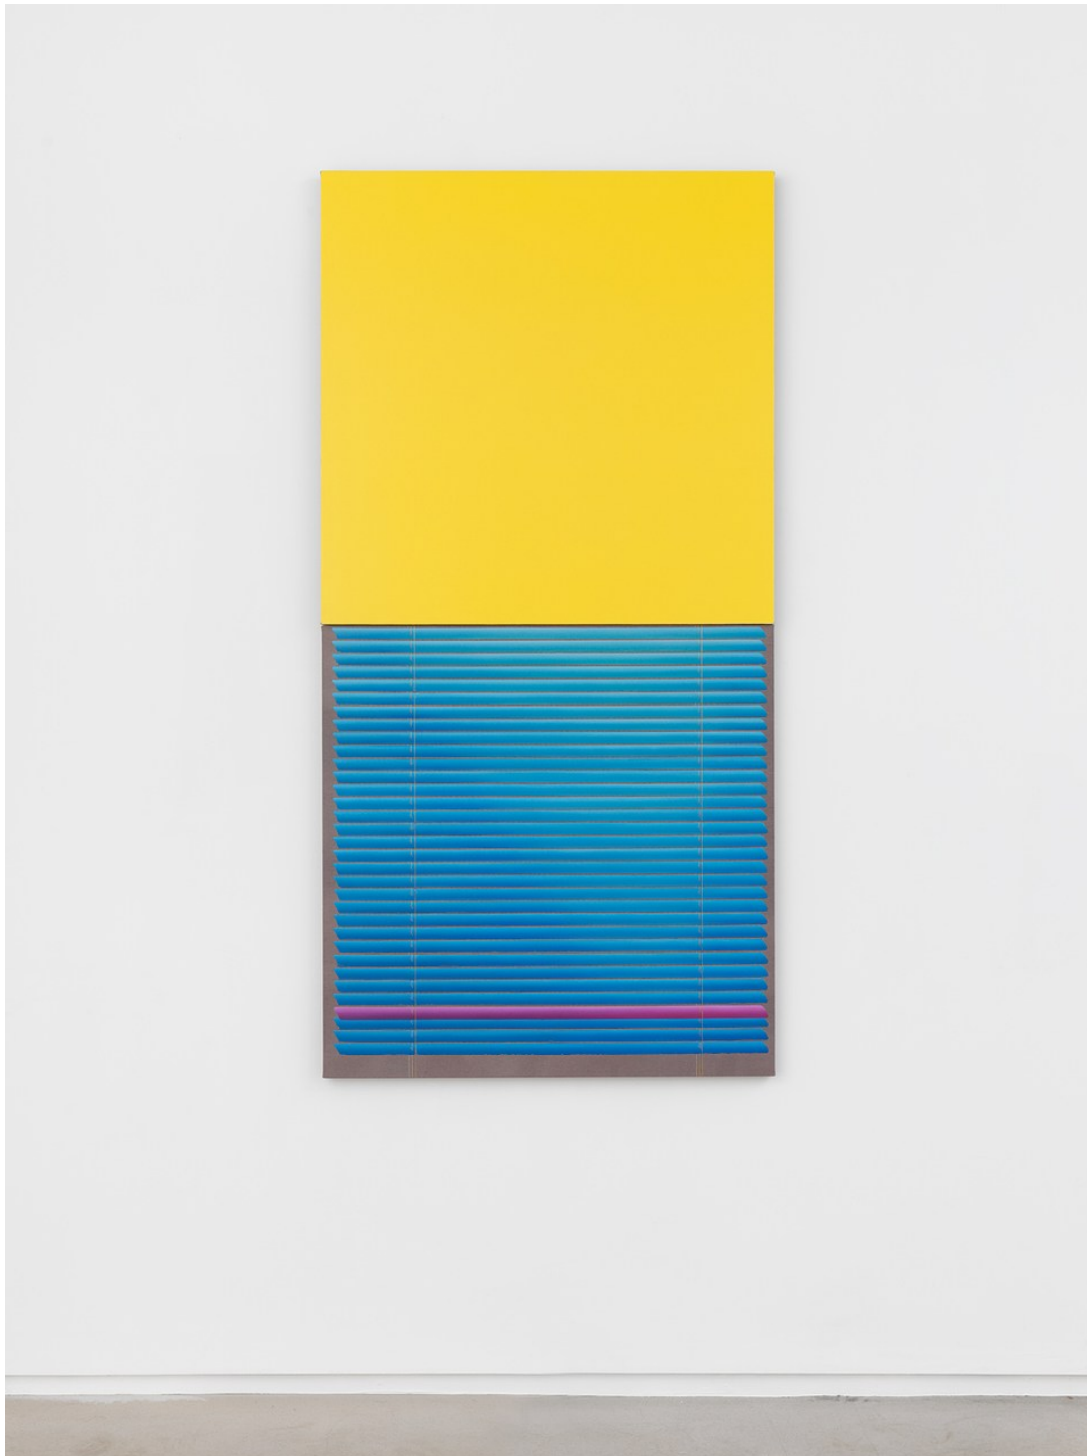

Kevin Reinhardt
Devil's Bridge, Devil's Chair, 2022
Oil and acrylic latex paint on dyed canvas
19 x 19 in (48.3 x 48.3 cm)

Kevin Reinhardt

Red-Yellow House d, Bedroom (vertical), 2022

Oil and acrylic latex paint and thread on dyed canvas

72 x 36 in (182.9 x 91.4 cm)

(2 panels)