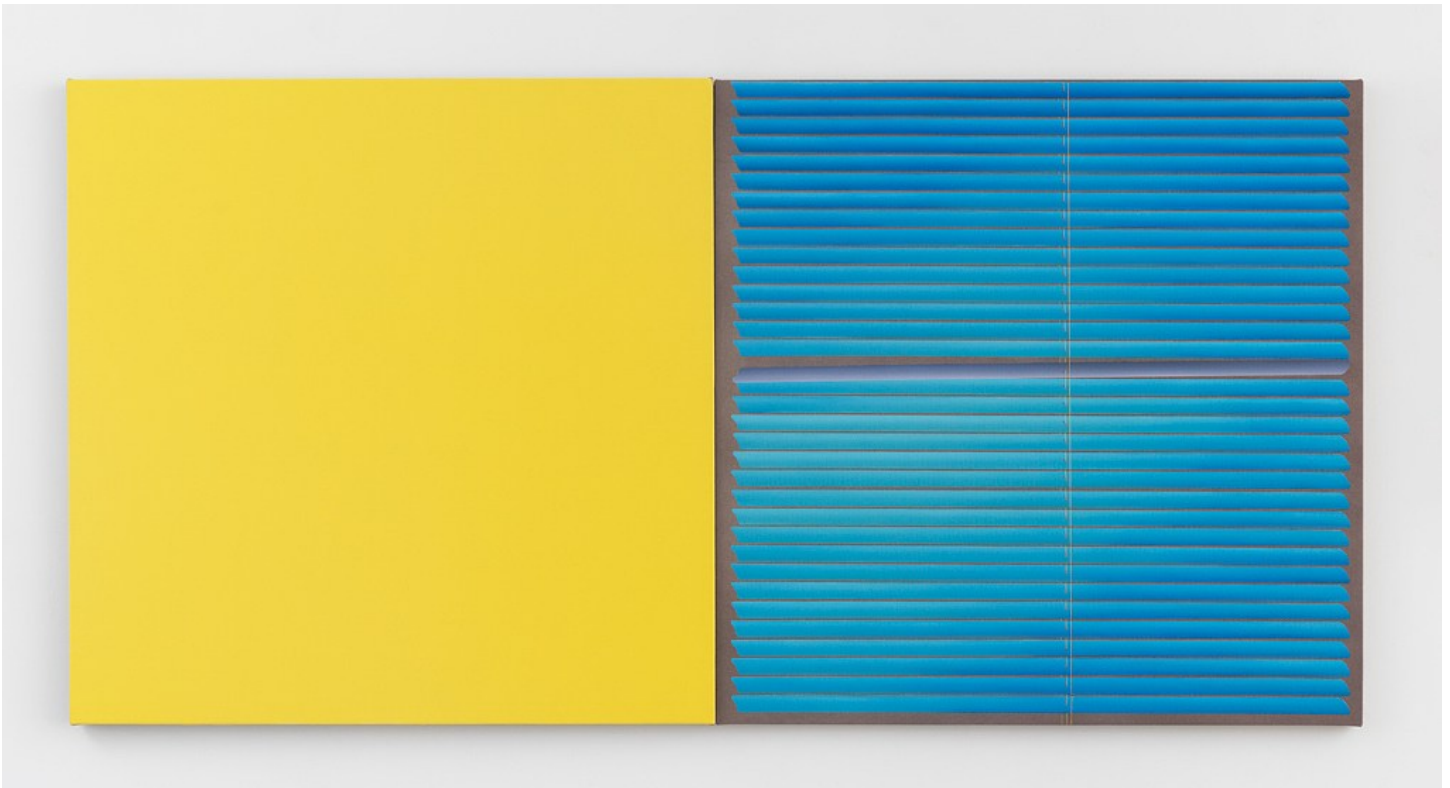

Kevin Reinhardt

Red-Yellow House d, Bedroom, 2022

Oil and acrylic latex paint and thread on dyed canvas

36 x 72 in (91.4 x 182.9 cm)

(2 panels)

Kevin Reinhardt

Red-Yellow House d, Bedroom, 2022

Oil and acrylic latex paint and thread on dyed canvas

36 x 72 in (91.4 x 182.9 cm)

(2 panels)

Kevin Reinhardt

Red-Yellow House d, Bedroom, 2022

Oil and acrylic latex paint and thread on dyed canvas

36 x 72 in (91.4 x 182.9 cm)

(2 panels)

Kevin Reinhardt

Red-Yellow House d, Bathroom, 2022

Oil / Acrylic latex paint and thread on dyed canvas

24 x 48 in (61 x 121.9 cm)

(2 panels)

Kevin Reinhardt

Red-Yellow House d, Bathroom, 2022

Oil / Acrylic latex paint and thread on dyed canvas

24 x 48 in (61 x 121.9 cm)

(2 panels)

Kevin Reinhardt

Red-Yellow House d, Bathroom, 2022

Oil / Acrylic latex paint and thread on dyed canvas

24 x 48 in (61 x 121.9 cm)

(2 panels)

Kevin Reinhardt