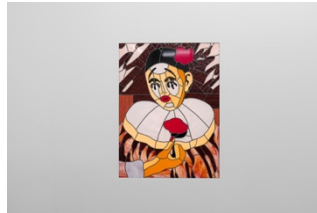

Presentation of the bride

2022

gold

Ø 3 cm

Courtesy the artist and Plan B Cluj, Berlin

3. **Belu-Simion Fainaru**

Fountain

2022

148.5 x 112 cm

Photo: Trevor Good

Courtesy the artist and Plan B Cluj, Berlin

5. **Belu-Simion Fainaru**

You Have Always to Start Anew

2019

Mixed media

114 x 215 x 134.5 cm