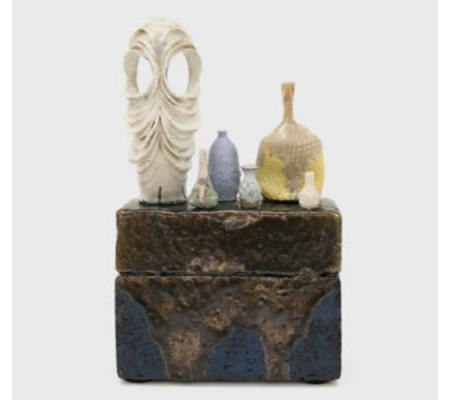

MORÁN MORÁN

LOS ANGELES

641 N. Western Avenue
Los Angeles, CA 90004

MEXICO CITY

Av. Horacio 1022, Polanco
Miguel Hidalgo 11550

info@moranmorangallery.com
moranmorangallery.com

3