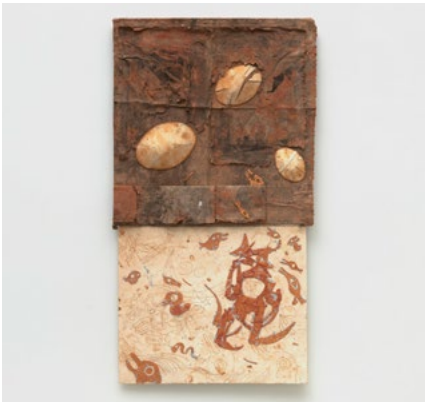

MORÁN MORÁN

LOS ANGELES

641 N. Western Avenue
Los Angeles, CA 90004

MEXICO CITY

Av. Horacio 1022, Polanco
Miguel Hidalgo 11550

info@moranmorangallery.com
moranmorangallery.com

10