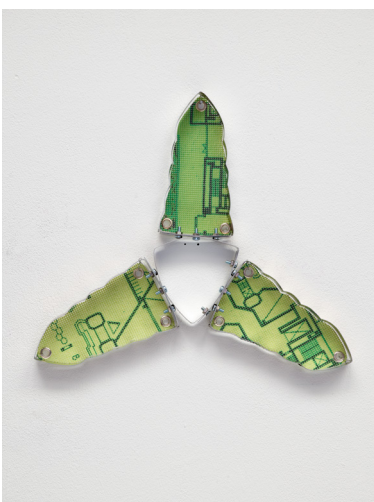

2022

digital print, cling film wrapping, archival card, aluminum frame

73,5 × 42,5 cm

Al Satwa Balikpapan (Jasmin)

2022

digital print, cling film wrapping, archival card, aluminum frame

73,5 × 42,5 cm

Al Satwa Balikpapan (Chris)

2022

digital print, cling film wrapping, archival card, aluminum frame

73,5 × 42,5 cm

carried away 1

2022

screws, nuts, aluminum, wire, eyelet, printed mesh fencing

31,5 × 33,5 cm

carried away 2
2022

screws, nuts, aluminum, wire, eyelet, printed mesh fencing
31,5 × 33,5 cm

carried away 3
2022

screws, nuts, aluminum, wire, eyelet, printed mesh fencing
122 × 46 cm

carried away 4
2022

screws, nuts, aluminum, wire, eyelet, printed mesh fencing
64,5 × 32,5 cm