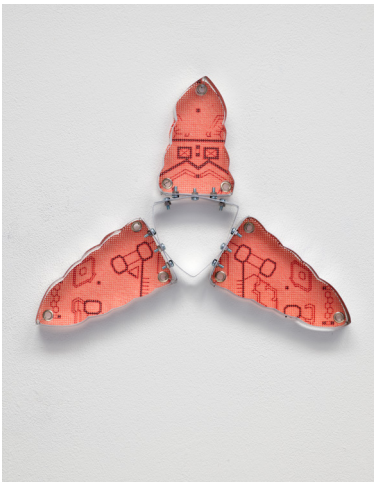

screws, nuts, aluminum, wire, eyelet, printed mesh fencing
31,5 × 33,5 cm

carried away 3
2022

screws, nuts, aluminum, wire, eyelet, printed mesh fencing
122 × 46 cm

carried away 4
2022

screws, nuts, aluminum, wire, eyelet, printed mesh fencing
64,5 × 32,5 cm

carried away 5
2022

screws, nuts, aluminum, wire, eyelet, printed mesh fencing
31,5 × 33,5 cm

carried away 6
2022

screws, nuts, aluminum, wire, eyelet, printed mesh fencing
31,5 × 33,5 cm

carried away 7
2022