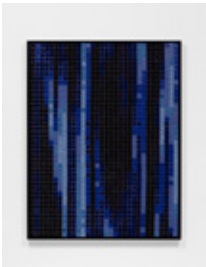

Jeweled Wall, 2022
Ceramic tiles on wood
51 1/2 x 43 5/8 inches (130.8 x 110.8 cm)

Marbled Görli, 2022
Blown glass, steel
114 x 17 3/4 x 17 3/4 inches (290 x 45 x 45 cm)

Brick Wall with Ivy (2), 2022
Ceramic tiles on wood
46 3/4 x 36 inches (118.7 x 91.4 cm)

Brick Wall with Ivy (3), 2022
Ceramic tiles on wood
52 3/4 x 38 3/4 inches (134 x 98.4 cm)

Brick Wall with Ivy (1), 2022
Ceramic tiles on wood
48 3/8 x 39 inches (122.9 x 99 cm)

Li Ze Borderline, 2022
Jacquard tapestry with silk and hand embroidery
111 x 81 1/2 inches (282 x 207 cm)
AP from edition of 2 +1 AP