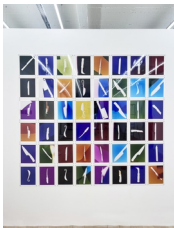

Love Life, 2022

Video color, poem / Video Couleur, poème

3

Edition of 3 plus 2 artist's proofs

(PS010)

P. Staff

Knife, Scalpel, Blade, 2022

48 color photogram, plexiglass / 48 photogrammes couleur, plexiglas