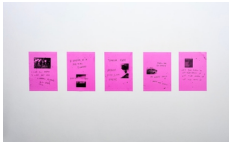

P. Staff

Let the Devil in, 2022

poème imprimer sur papier rose

Poem printed on pink paper

dimension variable

(PS009)