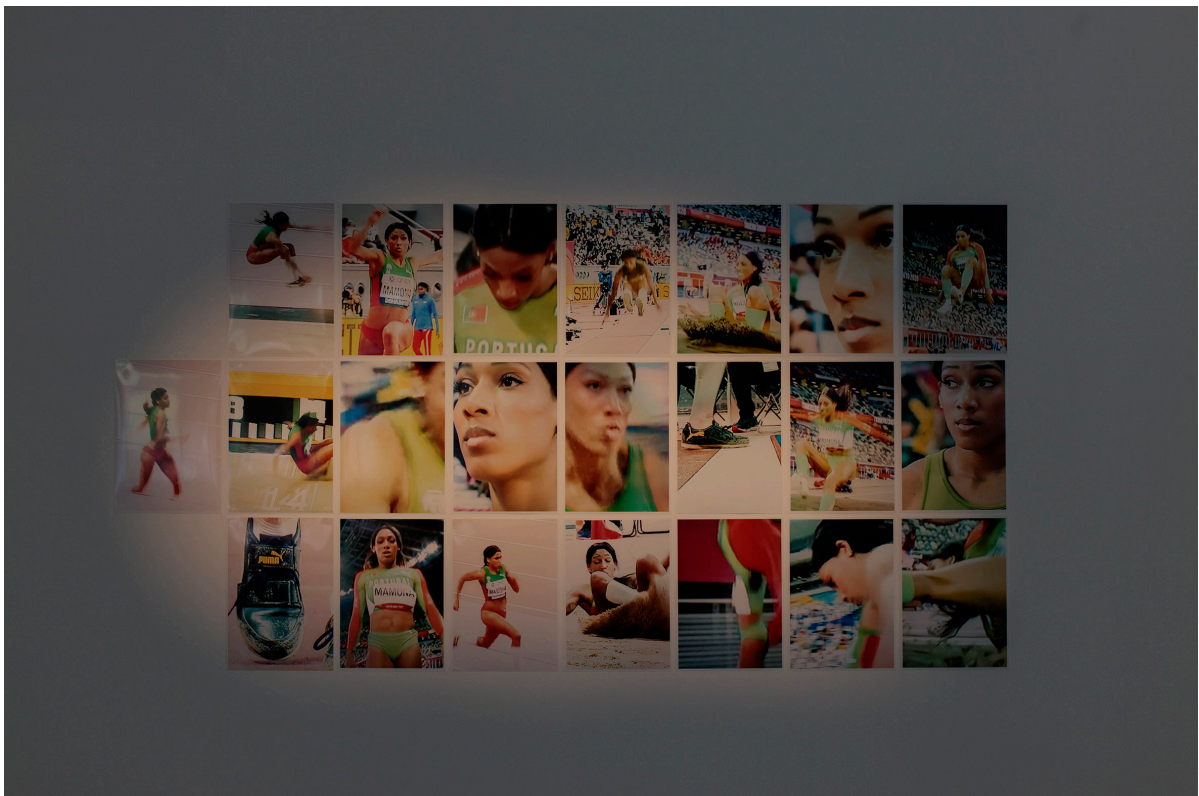

Galeria
Francisco
Fino

JOSÉ PEDRO CORTES
WORK LIST

Patrícia
2022
4 projections, HD, color
00:16:07
Ed. 1/3 + 2 AP

Patrícia I – XXII
2022
Inkjet print on Fine Art paper
29,7x21 cm
Ed. 1/3 + 2 AP