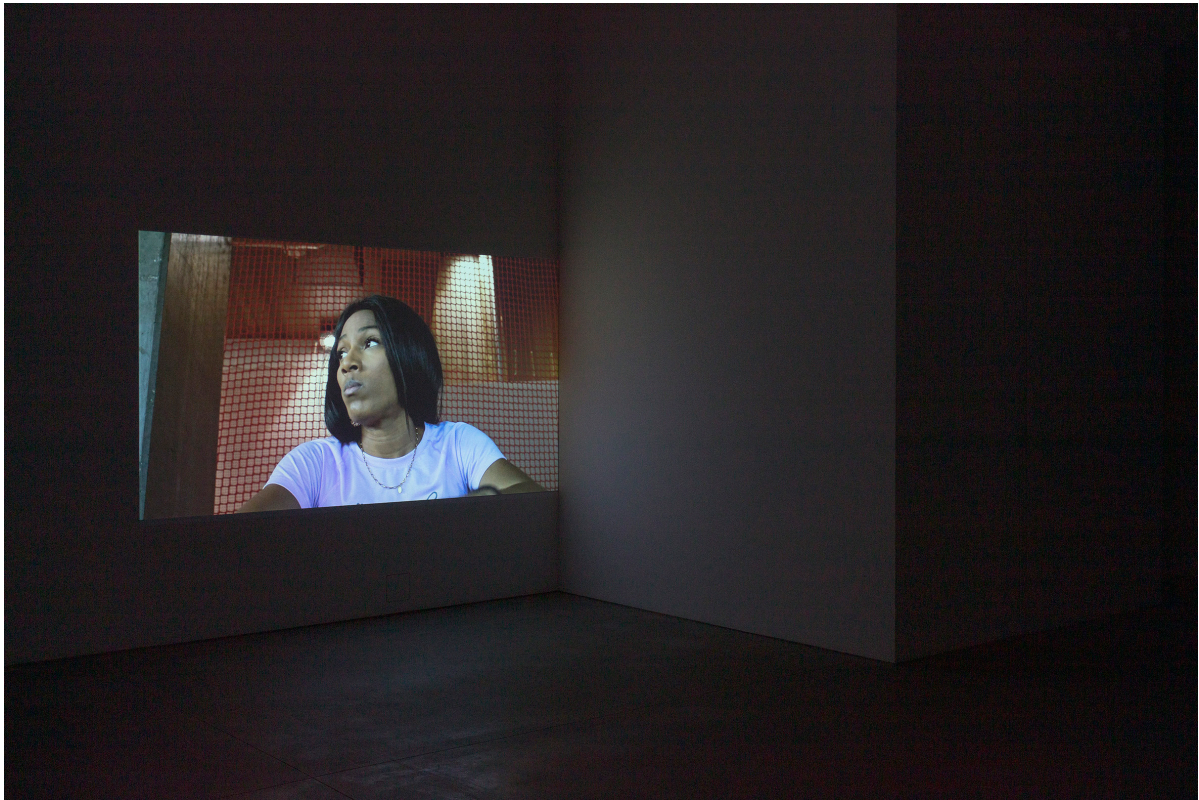

Galeria
Francisco
Fino

JOSÉ PEDRO CORTES
WORK LIST

Patrícia
2022
4 projections, HD, color
00:16:07
Ed. 1/3 + 2 AP

Patrícia I – XXII
2022
Inkjet print on Fine Art paper
29,7x21 cm
Ed. 1/3 + 2 AP