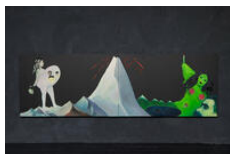

LC QUEISSER

Tsinamdzghvrishili st. 49, Tbilisi, Georgia

Thea Gvetadze
Iris Iberica, 2022
Mixed media on velvet
140 × 444 cm (55 1/8 × 174 3/4 inches)

Thea Gvetadze
Iris Iberica I, 2022
Chamotte, matte glaze, gold
26.5 × 8.5 × 2.5 cm (10 3/8 × 3 3/8 × 1 inches)

Thea Gvetadze
Iris Iberica II, 2022
Vintage glass on MDF, brass
72 × 67 × 3 cm (28 3/8 × 26 3/8 × 1 1/8 inches)

Thea Gvetadze
Iris Iberica III, 2022
Painted ceramics, silk, topaz stone
41 × 23.5 × 1 cm (16 1/8 × 9 1/4 × 3/8 inches)

Thea Gvetadze
ბორცობაგერი ყვავილი / Flesh-colored Flower, 2022
Vintage glass, wood, brass
Dimensions variable

Thea Gvetadze
Birch Bone II, 2020
Mixed media on paper
19 × 29.5 cm (7 1/2 × 11 5/8 inches)
19.5 × 30 × 2 cm (7 5/8 × 11 3/4 × 3/4 inches) (framed)