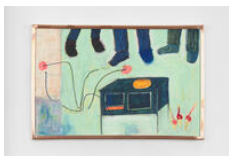

LC QUEISSER

Tsinamdzghvrishili st. 49, Tbilisi, Georgia

Thea Gvetadze
გოცანი და გავიცანი / I meet you and recognized you,
2020
Mixed media on paper, brass frame
19 × 29 cm (7 1/2 × 11 3/8 inches)
19.5 × 29.5 × 2 cm (7 5/8 × 11 5/8 × 3/4 inches)
(framed)