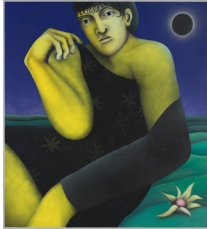

Vojtěch Kovařík  
*Dusk of the Gods*  
09/09/22 – 10/08/22

Upper level

**Vojtěch Kovařík**  
*Athena*, 2022  
acrylic and sand on canvas  
78 3/4 x 98 3/8 in  
MW.VKO.058

**Vojtěch Kovařík**  
*The Kidnapping of Helena*, 2022  
acrylic and sand on canvas  
78 3/4 x 86 5/8 in  
MW.VKO.055

**Vojtěch Kovařík**  
*The Golden Apple (To the Most Beautiful)*, 2022  
acrylic and sand on canvas  
204 3/4 x 86 5/8 in  
MW.VKO.061

**Vojtěch Kovařík**  
*Aphrodite*, 2022  
acrylic and sand on canvas  
78 3/4 x 98 3/8 in  
MW.VKO.056

**Vojtěch Kovařík**  
*Prometheus Carrying Fire*, 2022  
acrylic on canvas  
27 1/2 x 27 1/2 in  
MW.VKO.059

Mendes  
Wood  
DM

47 Walker Street  
New York NY 10013 United States  
+ 1 212 220 9943  
[www.mendeswooddm.com](http://www.mendeswooddm.com)  
[@mendeswooddm](https://www.instagram.com/mendeswooddm)

Vojtěch Kovařík  
*Dusk of the Gods*  
09/09/22 – 10/08/22

Lower level

**Vojtěch Kovařík**  
*Eris, Cruel and Insulted*, 2022  
acrylic and sand on canvas  
78 3/4 x 86 5/8 in  
MW.VKO.064

**Vojtěch Kovařík**  
*Flood of the Attic Plain*, 2022  
acrylic, oil and sand on canvas  
78 3/4 x 78 3/4 in  
MW.VKO.063