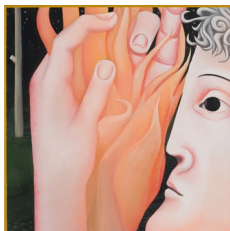

Vojtěch Kovařík  
*Dusk of the Gods*  
09/09/22 – 10/08/22

Upper level

**Vojtěch Kovařík**  
*Athena*, 2022  
acrylic and sand on canvas  
78 3/4 x 98 3/8 in  
MW.VKO.058

**Vojtěch Kovařík**  
*The Kidnapping of Helena*, 2022  
acrylic and sand on canvas  
78 3/4 x 86 5/8 in  
MW.VKO.055

**Vojtěch Kovařík**  
*The Golden Apple (To the Most Beautiful)*, 2022  
acrylic and sand on canvas  
204 3/4 x 86 5/8 in  
MW.VKO.061

**Vojtěch Kovařík**  
*Aphrodite*, 2022  
acrylic and sand on canvas  
78 3/4 x 98 3/8 in  
MW.VKO.056