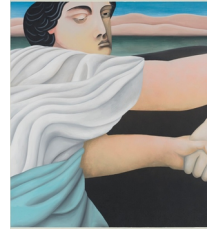

Vojtěch Kovařík  
*Dusk of the Gods*  
09/09/22 – 10/08/22

Upper level

**Vojtěch Kovařík**  
*Athena*, 2022  
acrylic and sand on canvas  
78 3/4 x 98 3/8 in  
MW.VKO.058

**Vojtěch Kovařík**  
*The Kidnapping of Helena*, 2022  
acrylic and sand on canvas  
78 3/4 x 86 5/8 in  
MW.VKO.055

**Vojtěch Kovařík**  
*The Golden Apple (To the Most Beautiful)*, 2022  
acrylic and sand on canvas  
204 3/4 x 86 5/8 in  
MW.VKO.061

**Vojtěch Kovařík**  
*Aphrodite*, 2022  
acrylic and sand on canvas  
78 3/4 x 98 3/8 in  
MW.VKO.056