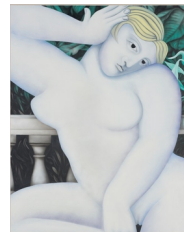

Vojtěch Kovařík  
*Dusk of the Gods*  
09/09/22 – 10/08/22

Upper level

**Vojtěch Kovařík**  
*Athena*, 2022  
acrylic and sand on canvas  
78 3/4 x 98 3/8 in  
MW.VKO.058

**Vojtěch Kovařík**  
*The Kidnapping of Helena*, 2022  
acrylic and sand on canvas  
78 3/4 x 86 5/8 in  
MW.VKO.055

**Vojtěch Kovařík**  
*The Golden Apple (To the Most Beautiful)*, 2022  
acrylic and sand on canvas  
204 3/4 x 86 5/8 in  
MW.VKO.061

**Vojtěch Kovařík**  
*Aphrodite*, 2022  
acrylic and sand on canvas  
78 3/4 x 98 3/8 in  
MW.VKO.056