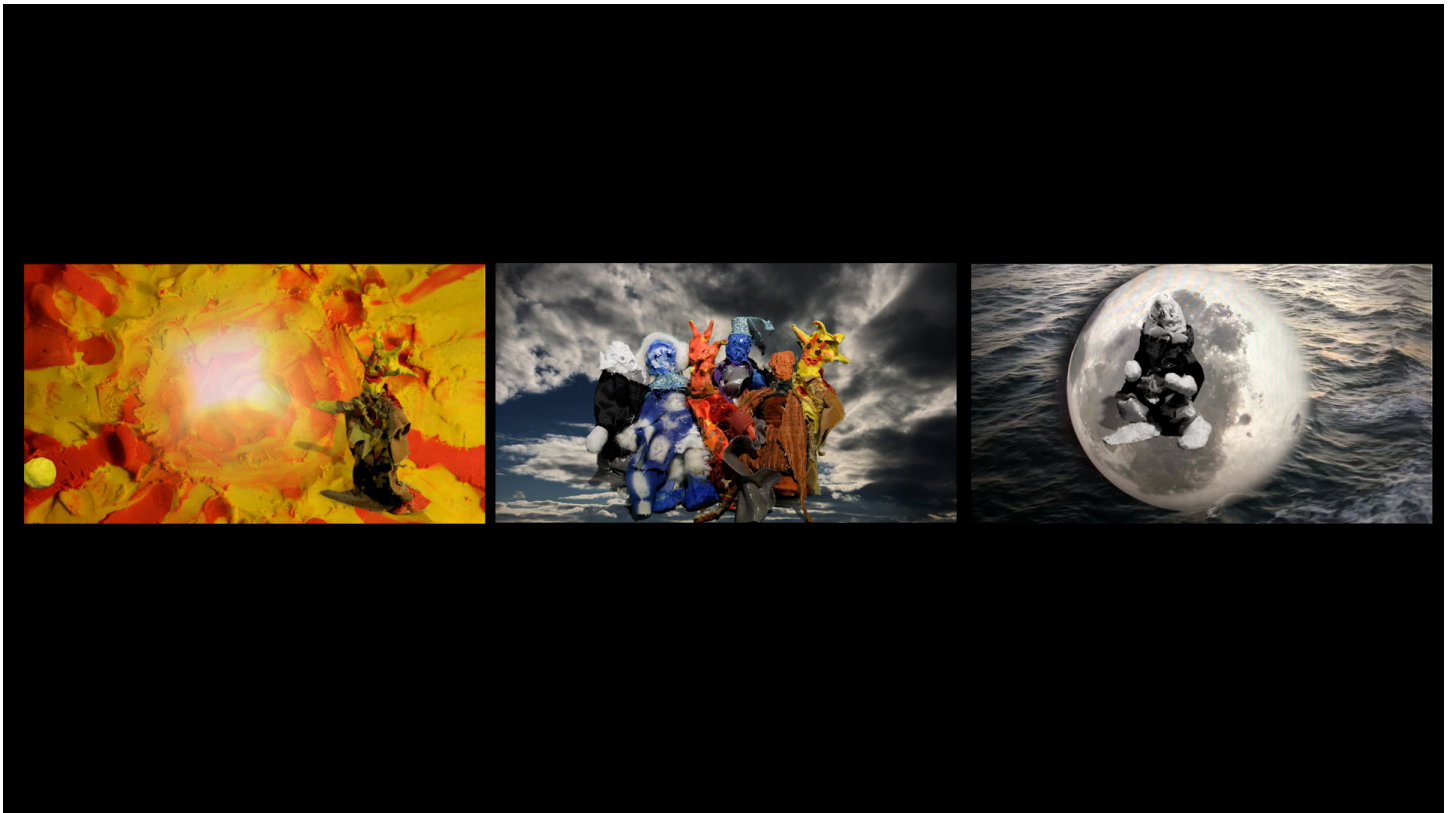

ESSEX FLOWERS

19 Monroe St
New York, NY 10002

Hell Mouth

Laura Bernstein

October 7 - November 6, 2022

Miraculous Disasters, three-channel stop-motion video, 3:00 min loop, 2021–ongoing, with Paola Di Tolla’s *Encyclopedic Sound Score: Audible Tracings from Pliny The Elder’s Natural History, 78 AD* (2019).

Bear Bat Fire

Watercolor and ink on watercolor paper
35" x 42"
2022

Hot Flood

Watercolor and ink on watercolor paper
22" x 30"
2022

Murder Hornets Sun Spike

Watercolor and ink on watercolor paper
42" x 60"
2022