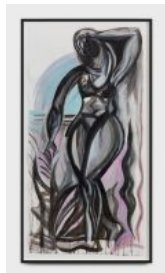

NIGHT GALLERY

2276 E. 16th Street, Los Angeles, California 90021

nightgallery.ca

Mira Dancy

No Time to Mother, 2022

ink and acrylic on paper

83 x 42 in (210.8 x 106.9 cm)

MD399