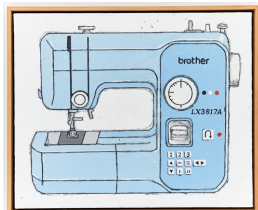

Zachary Armstrong

Coffee Grinder (Brother), 2022
Encaustic on linen in artist frame
18 x 22 inches
(46 x 56 cm)
(ZA421)