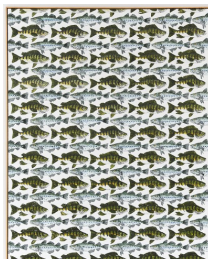

TILTON

GALLERY

**Zachary Armstrong: Bits & Pieces Put Together
to Present a Semblance of a Whole**
September 14 - October 29, 2022

Zachary Armstrong

Title Sign, 2022
Encaustic on linen in artist frame
49 7/8 x 39 1/4 inches
(127 x 100 cm)
(ZA427)

Zachary Armstrong

Fish wallpaper small, 2022
Encaustic on linen in artist frame
49 x 45 inches
(124.5 x 114 cm)
(ZA413)

Zachary Armstrong

Untitled, 2022
encaustic on linen in artist frame
36 1/2 x 14 5/8 inches
(93 x 37 cm)
(ZA311)

Zachary Armstrong

Fish wallpaper large, 2022
Encaustic on linen in artist frame
96 x 77 inches
(244 x 196 cm)
(ZA402)

Zachary Armstrong

Shelf with lamps (15), 2022
Plaster, bondo, wood, wire, fiberglass resin, oil, fabric, electrical components, and encaustic on linen
85 x 61 1/2 x 15 inches
(216 x 156 x 38 cm)
(ZA423)