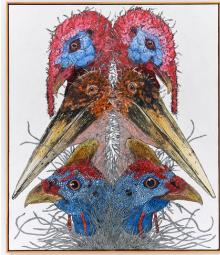

Zachary Armstrong

Turkey, 2022
Encaustic on linen in artist frame
70 x 77 inches
(178 x 196 cm)
(ZA407)

Zachary Armstrong

Tall Lamp, 2022
Plaster, bondo, wood, wire, fiberglass resin, oil, fabric, electrical components, hand-made broom
72 x 36 x 20 inches
(183 x 91 x 51 cm)
(ZA429)

Zachary Armstrong

B/w abstract vertical, 2022
Encaustic on linen in artist frame
75 x 62 inches
(190.5 x 157.5 cm)
(ZA408)

Zachary Armstrong

Fish for a large wall, 2022
Carved wood, encaustic
Approximate installed dimensions:
134 x 312 x 4 inches
(340 x 792.5 x 10 cm)
(ZA425)

Zachary Armstrong

Fireplace repair, with fish addition, 2021
-2022
Bronze
5 3/8 x 4 3/4 inches
(13.7 x 12.1 cm)
(ZA430)

Zachary Armstrong

Six Birds, 2022
Encaustic on linen in artist frame
67 x 57 inches
(170 x 145 cm)
(ZA410)