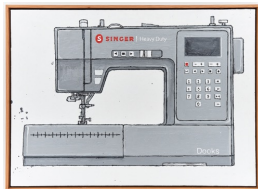

Zachary Armstrong

Coffee Grinder (Singer Dooks), 2022
Encaustic on linen in artist frame
23 1/4 x 32 1/4 inches
(59 x 82 cm)
(ZA416)