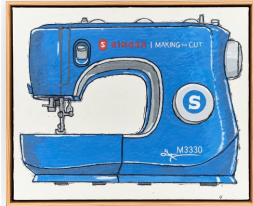

Zachary Armstrong

Coffee Grinder (Singer), 2022
Encaustic on linen in artist frame
18 x 22 inches
(46 x 56 cm)
(ZA420)