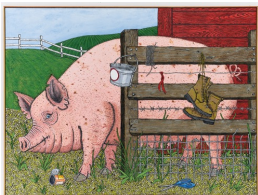

Zachary Armstrong

B/w abstract vertical, 2022
Encaustic on linen in artist frame
75 x 62 inches
(190.5 x 157.5 cm)
(ZA408)

Zachary Armstrong

Fish for a large wall, 2022
Carved wood, encaustic
Approximate installed dimensions:
134 x 312 x 4 inches
(340 x 792.5 x 10 cm)
(ZA425)

Zachary Armstrong

Fireplace repair, with fish addition, 2021
-2022
Bronze
5 3/8 x 4 3/4 inches
(13.7 x 12.1 cm)
(ZA430)

Zachary Armstrong

Six Birds, 2022
Encaustic on linen in artist frame
67 x 57 inches
(170 x 145 cm)
(ZA410)

Zachary Armstrong

Large Coffee Grinder, 2022
Encaustic on linen in artist frame
67 x 56 inches
(170 x 142 cm)
(ZA411)

Zachary Armstrong

Standing Figure for Ian Miller, 2022
Encaustic on linen, carved wood
109 x 53 1/2 x 22 inches
(277 x 136 x 56 cm)
(ZA422)