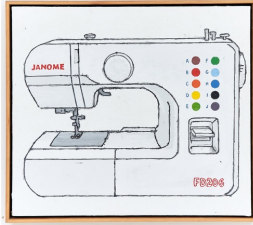

Zachary Armstrong

Coffee Grinder (Janome), 2022
Encaustic on linen in artist frame
21 x 24 inches
(53 x 61 cm)
(ZA419)