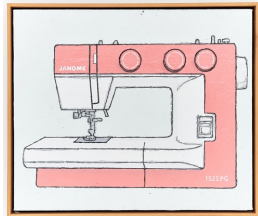

Zachary Armstrong

Rockwell, 2022
Encaustic on linen in artist frame
111 x 96 inches
(282 x 244 cm)
(ZA401)

Zachary Armstrong

Snowfall, 2020
Encaustic on linen in artist frame
62 x 75 inches
(157.5 x 190.5 cm)
(ZA409)

Zachary Armstrong

Tall Lamp, 2022
Plaster, bondo, wood, wire, fiberglass resin, oil, fabric, electrical components, found broom
78 x 30 x 22 inches
(198 x 76 x 56 cm)
(ZA428)

Zachary Armstrong

Scissors, 2022
Encaustic on linen in artist frame
60 x 84 inches
(152 x 213 cm)
(ZA404)