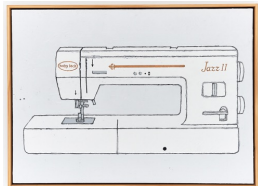

Zachary Armstrong

Coffee Grinder (Jazz), 2022
Encaustic on linen in artist frame
23 1/4 x 32 1/4 inches
(59 x 82 cm)
(ZA415)