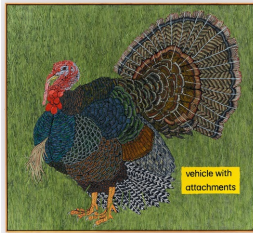

Zachary Armstrong

Turkey, 2022
Encaustic on linen in artist frame
70 x 77 inches
(178 x 196 cm)
(ZA407)