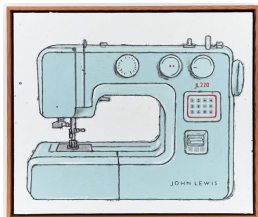

Zachary Armstrong

Tall Lamp, 2022
Plaster, bondo, wood, wire, fiberglass resin, oil, fabric, electrical components, found broom
78 x 30 x 22 inches
(198 x 76 x 56 cm)
(ZA428)

Zachary Armstrong

Scissors, 2022
Encaustic on linen in artist frame
60 x 84 inches
(152 x 213 cm)
(ZA404)

Zachary Armstrong

Coffee Grinder (Janome PG), 2022
Encaustic on linen in artist frame
21 x 24 inches
(53 x 61 cm)
(ZA418)

Zachary Armstrong

Coffee Grinder (Lewis), 2022
Encaustic on linen in artist frame
21 x 24 inches
(53 x 61 cm)
(ZA426)