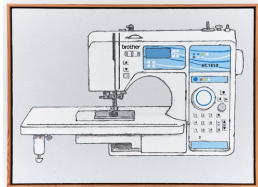

Zachary Armstrong

Coffee Grinder (Brother HC), 2022
Encaustic on linen in artist frame
23 1/4 x 32 1/4 inches
(59 x 82 cm)
(ZA417)