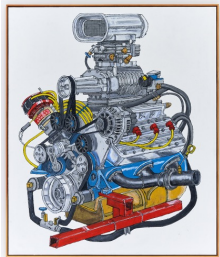

Zachary Armstrong

Large Coffee Grinder, 2022
Encaustic on linen in artist frame
67 x 56 inches
(170 x 142 cm)
(ZA411)