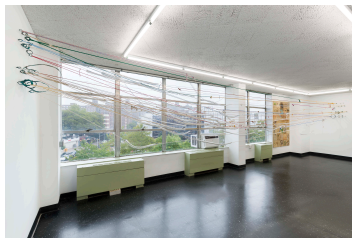

# LAUREL GITLEN

465 GRAND STREET  
SUITE 4C  
NEW YORK, NY 10002

T 212 837 2854

**KATE NEWBY**  
*We are such stuff*  
September 7 – October 15, 2022

Kate Newby  
*We are such stuff, 2022*  
Blown glass, handmade rope, bronze, wire Glass was  
fabricated at Caliente Hot Glass, TX  
Dimensions variable