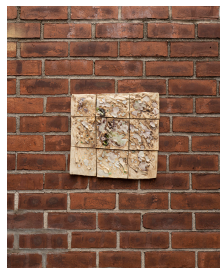

# LAUREL GITLEN

465 GRAND STREET  
SUITE 4C  
NEW YORK, NY 10002

T 212 837 2854

**KATE NEWBY**  
*We are such stuff*  
September 7 – October 15, 2022

Kate Newby  
*We are such stuff, 2022*  
Blown glass, handmade rope, bronze, wire Glass was  
fabricated at Caliente Hot Glass, TX  
Dimensions variable

Kate Newby  
*I hate and love, 2022*  
Ceramic, found glass (New York City), minerals  
75 x 53 1/2 inches  
190 x 134 cm

Kate Newby  
*it's close, 2022*  
Stoneware, found glass (Auckland), minerals, sand  
35 x 37 inches  
89 x 94 cm

Kate Newby  
*NOBODY KNOWS.*, 2022  
Soft Ground Etching on Copper Plate  
18 x 14 inches  
46 x 35.5 cm  
edition of 5

Kate Newby  
*Lasting Sounds*, 2022  
Porcelain, glaze, screws  
128 x 4 x 2.75 inches per line  
325 x 10 x 7 cm (max height)

Kate Newby  
*Mia, Kate, Mackenzie, Veronica, Sara, Patrick, Rob, Kyle, Sarah, Ali*, 2022  
Ceramic, glaze, screws  
128 x 8 x 3 inches per line  
325 x 20 x 7.5 cm (max height)

Kate Newby  
*Come Back Tomorrow Night and I'll tell you*, 2022  
Ceramic, found glass (Floresville, TX), minerals  
14 x 14 inches  
35.5 x 35.5 cm