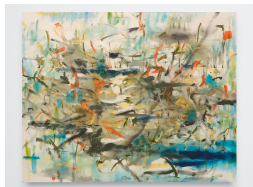

ALTMAN SIEGEL

1150 25TH ST. SAN FRANCISCO, CA 94107

tel: 415.576.9300 / fax: 415.373.4471

www.altmansiegel.com

Shinpei Kusanagi

Oven, 2022

Acrylic on canvas

71 5/8 x 89 5/8 in

182 x 227.5 cm

(SK-P22-01)