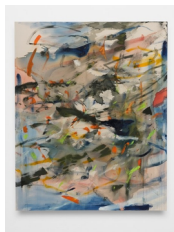

ALTMAN SIEGEL

1150 25TH ST. SAN FRANCISCO, CA 94107

tel: 415.576.9300 / fax: 415.373.4471

www.altmansiegel.com

Shinpei Kusanagi
All things must pass
September 15 – October 22, 2022

Gallery 1

Shinpei Kusanagi
All things must pass, 2022
Acrylic on canvas
51 3/8 x 63 3/4 in
130.5 x 161.9 cm
(SK-P22-10)

Shinpei Kusanagi
Be Kind Rewind, 2022
Acrylic on canvas
63 3/4 x 51 3/8 in
162 x 130.5 cm
(SK-P22-07)

Shinpei Kusanagi
Ghibli- II, 2022
Acrylic on canvas
63 3/4 x 51 3/8 in
162 x 130.5 cm
(SK-P22-04)

Shinpei Kusanagi
Overdubbing, 2022
Acrylic on canvas
63 3/4 x 51 3/8 in
162 x 130.5 cm
(SK-P22-06)