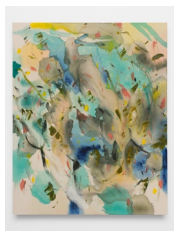

ALTMAN SIEGEL

1150 25TH ST. SAN FRANCISCO, CA 94107

tel: 415.576.9300 / fax: 415.373.4471

www.altmansiegel.com

Shinpei Kusanagi
All things must pass
September 15 – October 22, 2022

Gallery 1

Shinpei Kusanagi
All things must pass, 2022
Acrylic on canvas
51 3/8 x 63 3/4 in
130.5 x 161.9 cm
(SK-P22-10)

Shinpei Kusanagi
Be Kind Rewind, 2022
Acrylic on canvas
63 3/4 x 51 3/8 in
162 x 130.5 cm
(SK-P22-07)

Shinpei Kusanagi
Ghibli- II, 2022
Acrylic on canvas
63 3/4 x 51 3/8 in
162 x 130.5 cm
(SK-P22-04)

Shinpei Kusanagi
Overdubbing, 2022
Acrylic on canvas
63 3/4 x 51 3/8 in
162 x 130.5 cm
(SK-P22-06)