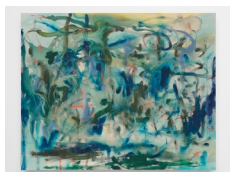

ALTMAN SIEGEL

1150 25TH ST. SAN FRANCISCO, CA 94107

tel: 415.576.9300 / fax: 415.373.4471

www.altmansiegel.com

Shinpei Kusanagi
All things must pass
September 15 – October 22, 2022

Gallery 1

Shinpei Kusanagi
All things must pass, 2022
Acrylic on canvas
51 3/8 x 63 3/4 in
130.5 x 161.9 cm
(SK-P22-10)

Shinpei Kusanagi
Be Kind Rewind, 2022
Acrylic on canvas
63 3/4 x 51 3/8 in
162 x 130.5 cm
(SK-P22-07)

Shinpei Kusanagi
Ghibli- II, 2022
Acrylic on canvas
63 3/4 x 51 3/8 in
162 x 130.5 cm
(SK-P22-04)

Shinpei Kusanagi
Overdubbing, 2022
Acrylic on canvas
63 3/4 x 51 3/8 in
162 x 130.5 cm
(SK-P22-06)

Shinpei Kusanagi
Dogs bark, but the caravan goes on, 2022
Acrylic on canvas
71 5/8 x 89 5/8 in
182 x 227.5 cm
(SK-P22-02)

ALTMAN SIEGEL

1150 25TH ST. SAN FRANCISCO, CA 94107

tel: 415.576.9300 / fax: 415.373.4471