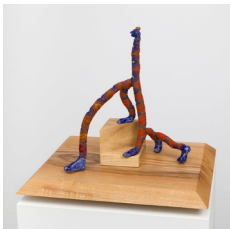

*The Peep Show, 2022*

Cotton and silk woven around glazed porcelain, on oil-sealed ash

6 x 7 x 1 in (15.2 x 17.8 x 2.5 cm); On wood base: 7 x 17 1/4 x 10 in (17.7 x 43.8 x 25.4 cm)

**Em Kettner**

*The Watchman's Gait, 2022*